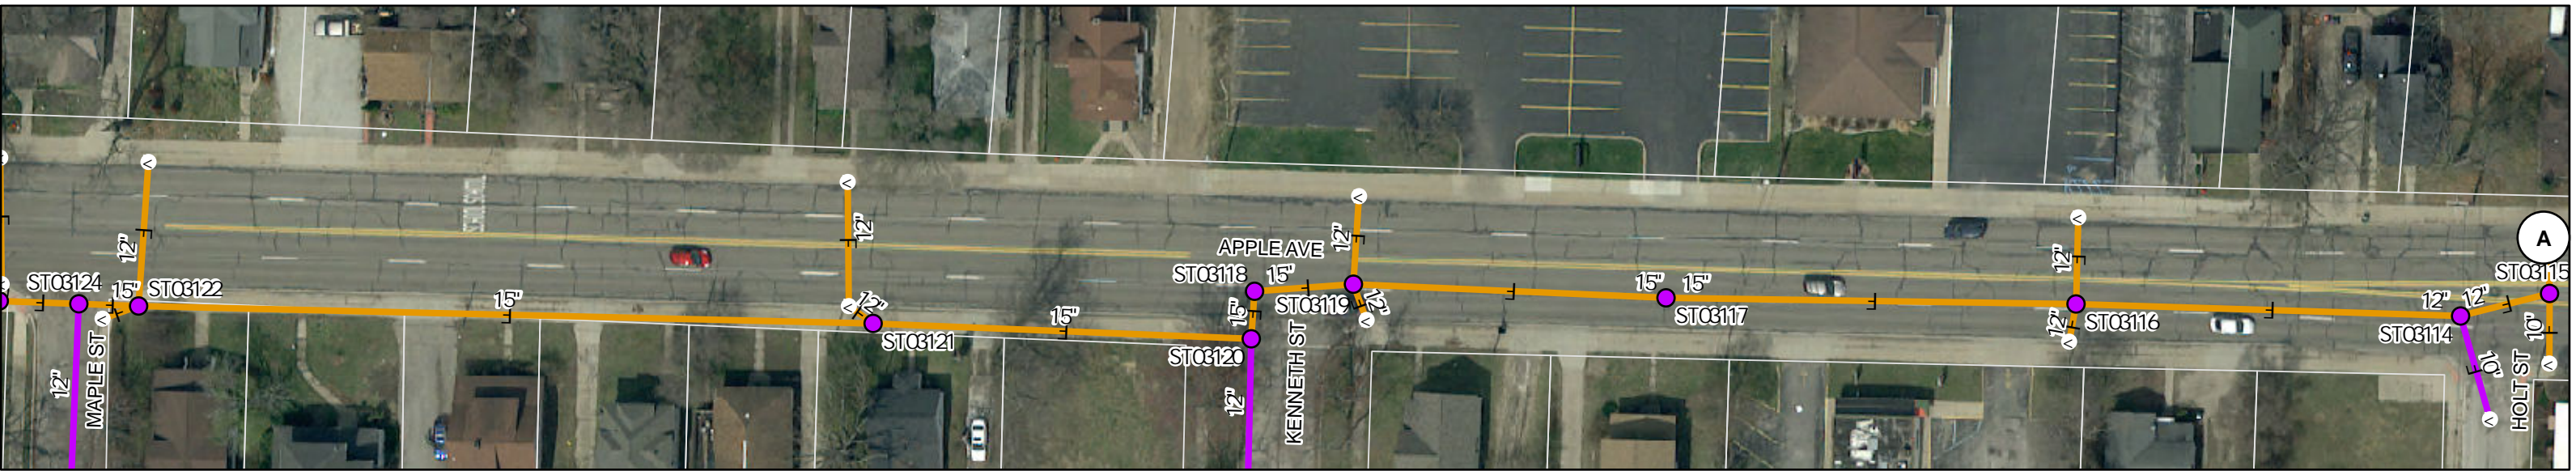

**LEGEND**

 Stormwater Televising Plan	 Storm Gravity Sewer	 Manhole
 Owned by MDOT	 Owned by the City of Muskegon	 Catch Basin
 Privately Owned		 Storm Inlet

CITY OF MUSKEGON  
 MUSKEGON COUNTY, MICHIGAN  
**STORMWATER TELEVISIONING PLAN**  
 APPLE AVE - MUSKEGON AVE TO JAY ST  
 Prein&Newhof  
 220994

\\files\server\GIS\GIS\_Client\Mskgn-GD\220994\_CCTV\_Maps.aprx-feria-10/17/2022 3:40 PM

**LEGEND**

Stormwater Televising Plan	Storm Gravity Sewer Owned by MDOT	Manhole
Stormwater Televising Plan Owned by the City of Muskegon	Catch Basin	Storm Inlet

CITY OF MUSKEGON  
MUSKEGON COUNTY, MICHIGAN  
**STORMWATER TELEVISION PLAN**  
APPLE AVE - JAY ST TO MAPLE ST  
Prein&Newhof  
220994

\\files\server\GIS\GIS\_Client\Mskgn-GD\Mskgn-GD\220994\_CCTV\_Maps\220994\_CCTV\_Maps.aprx-feria-10/17/2022 3:40 PM

**LEGEND**

 Stormwater Televising Plan	 Storm Gravity Sewer	 Manhole
	 Owned by MDOT	 Catch Basin
	 Owned by the City of Muskegon	 Storm Inlet

CITY OF MUSKEGON  
MUSKEGON COUNTY, MICHIGAN  
**STORMWATER TELEVISING PLAN**  
APPLE AVE - MAPLE ST TO STEVENS ST  
Prein&Newhof  
220994