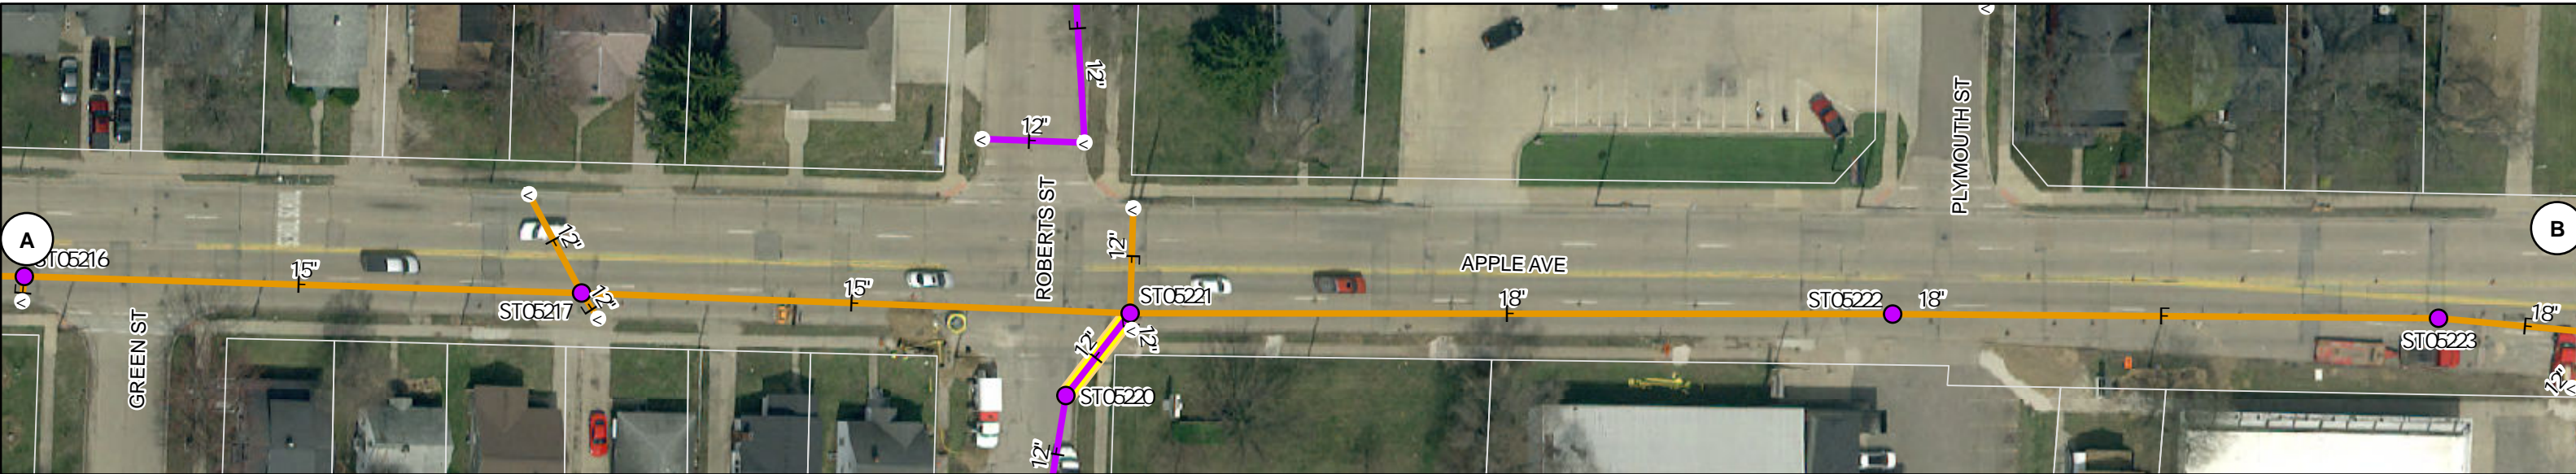

**LEGEND**

 Stormwater Televising Plan	 Storm Gravity Sewer	 Manhole
 Owned by MDOT	 Owned by the City of Muskegon	 Catch Basin
 Privately Owned		 Storm Inlet

CITY OF MUSKEGON  
 MUSKEGON COUNTY, MICHIGAN  
**STORMWATER TELEVISIONING PLAN**  
 APPLE AVE - MUSKEGON AVE TO JAY ST  
 Prein&Newhof  
 220994

CITY OF MUSKEGON  
MUSKEGON COUNTY, MICHIGAN  
**STORMWATER TELEVISION PLAN**  
APPLE AVE - JAY ST TO MAPLE ST  
Prein&Newhof  
220994

\\files\server\GIS\GIS\_Client\Mskgn-GD\Mskgn-GD\220994\_CCTV\_Maps\220994\_CCTV\_Maps.aprx-feria-10/17/2022 3:40 PM

**LEGEND**

 Stormwater Televising Plan	 Storm Gravity Sewer	 Manhole
	 Owned by MDOT	 Catch Basin
	 Owned by the City of Muskegon	 Storm Inlet

CITY OF MUSKEGON  
MUSKEGON COUNTY, MICHIGAN  
**STORMWATER TELEVISING PLAN**  
APPLE AVE - MAPLE ST TO STEVENS ST  
Prein&Newhof  
220994

\\fileservr\GIS\GIS\_Client\Mskgn-GD\Wskgn-GD\220994\_CCTV\_Maps\220994\_CCTV\_Maps.aprx-feria-10/17/2022 3:40 PM

**LEGEND**

 Stormwater Televising Plan	 Storm Gravity Sewer	 Manhole
 Owned by MDOT	 Owned by the City of Muskegon	 Catch Basin
		 Storm Inlet