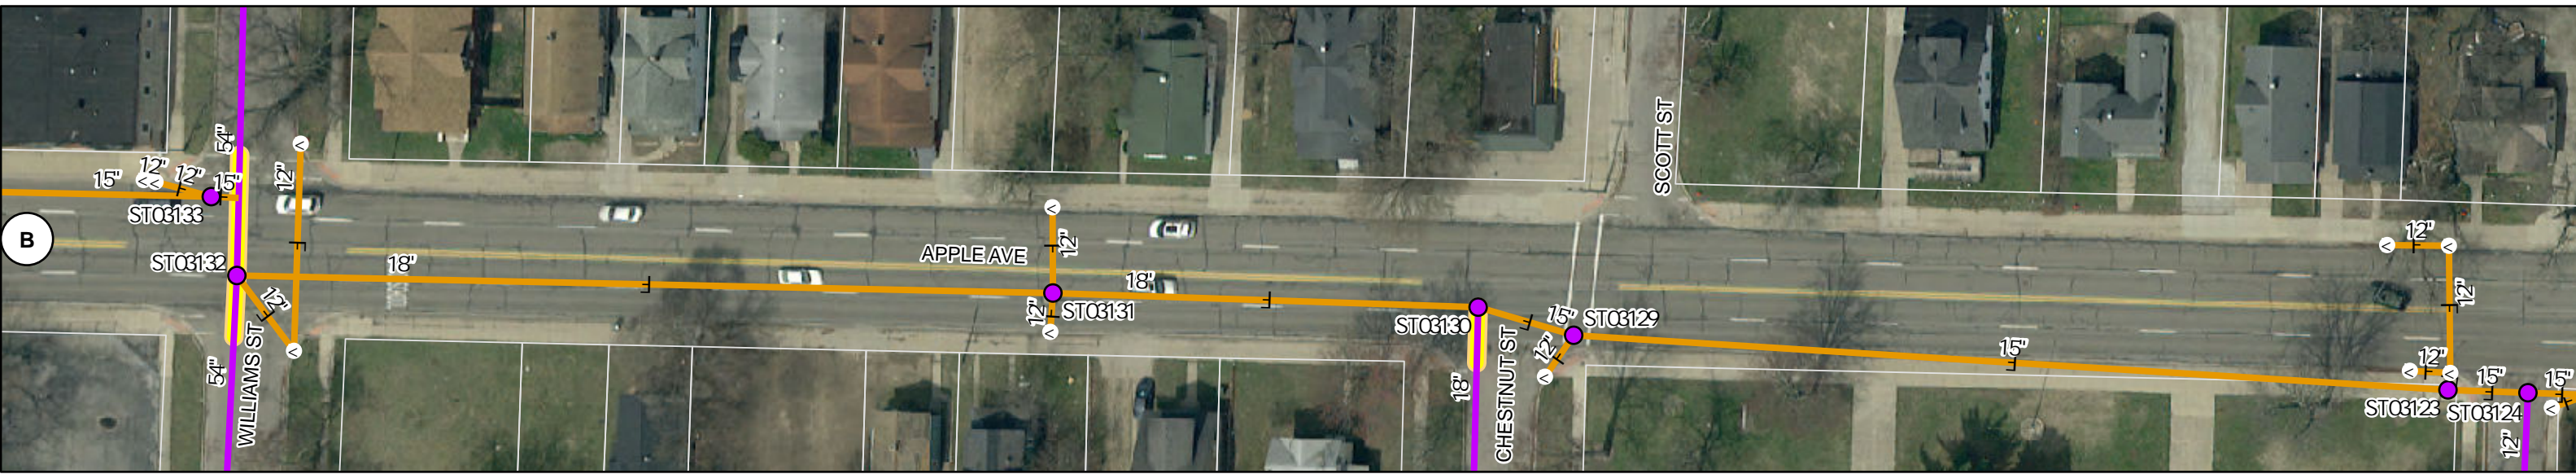

**LEGEND**

 Stormwater Televising Plan	 Storm Gravity Sewer	 Manhole
 Owned by MDOT	 Owned by the City of Muskegon	 Catch Basin
 Privately Owned		 Storm Inlet

CITY OF MUSKEGON  
 MUSKEGON COUNTY, MICHIGAN  
**STORMWATER TELEVISIONING PLAN**  
 APPLE AVE - MUSKEGON AVE TO JAY ST  
 Prein&Newhof  
 220994

\\files\server\GIS\GIS\_Client\Mskgn-GD\220994\_CCTV\_Maps.aprx-feria-10/17/2022 3:40 PM

**LEGEND**

Stormwater Televising Plan	Storm Gravity Sewer Owned by MDOT	Manhole
Stormwater Televising Plan Owned by the City of Muskegon	Catch Basin	Storm Inlet

CITY OF MUSKEGON  
MUSKEGON COUNTY, MICHIGAN  
**STORMWATER TELEVISION PLAN**  
APPLE AVE - JAY ST TO MAPLE ST  
Prein&Newhof  
220994

\\files\server\GIS\GIS\_Client\Mskgn-GD\Mskgn-GD\220994\_CCTV\_Maps\220994\_CCTV\_Maps.aprx-feria-10/17/2022 3:40 PM

**LEGEND**

 Stormwater Televising Plan	 Storm Gravity Sewer	 Manhole
	 Owned by MDOT	 Catch Basin
	 Owned by the City of Muskegon	 Storm Inlet

CITY OF MUSKEGON  
MUSKEGON COUNTY, MICHIGAN  
**STORMWATER TELEVISING PLAN**  
APPLE AVE - MAPLE ST TO STEVENS ST  
Prein&Newhof  
220994