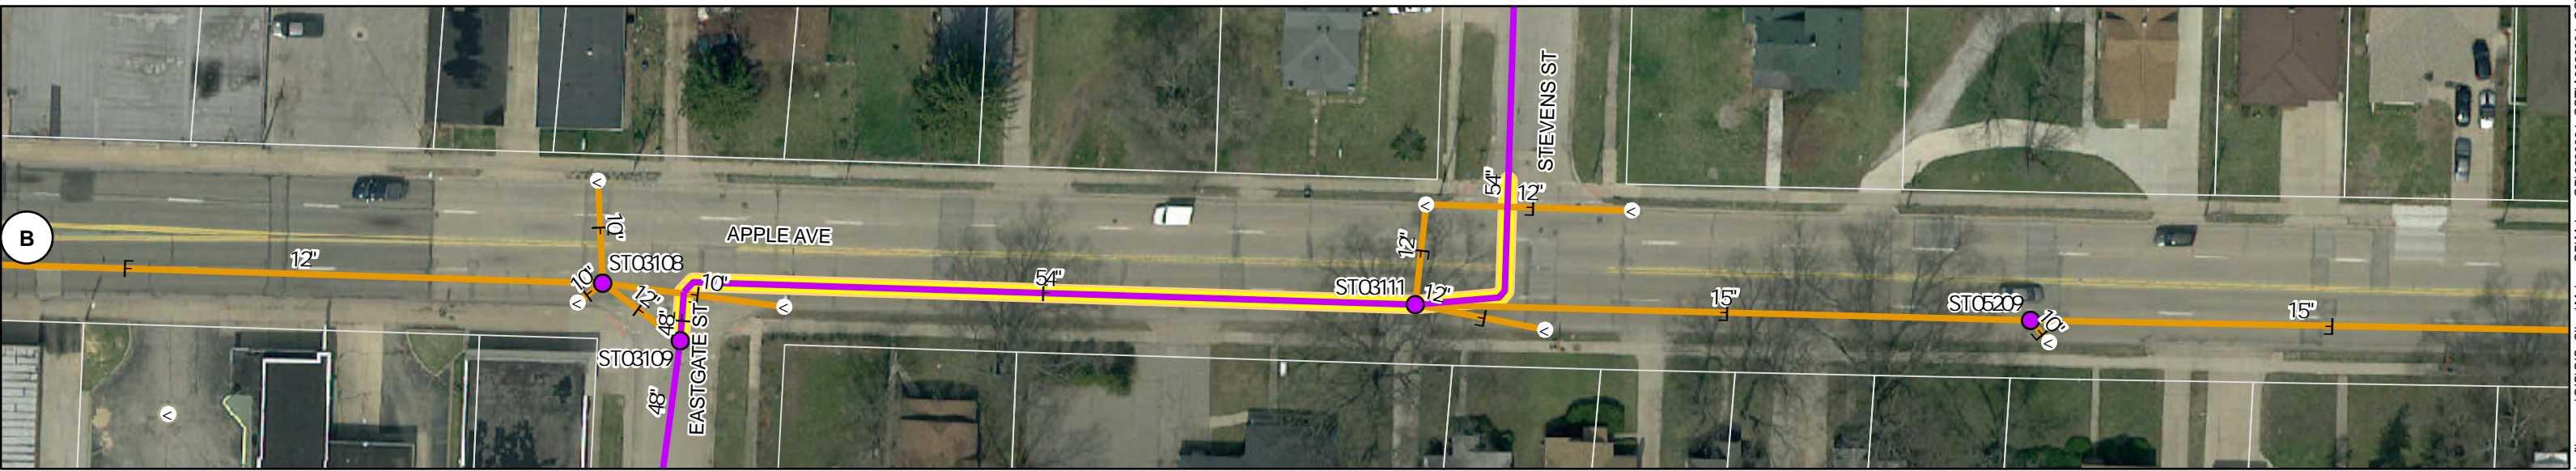

**LEGEND**

 Stormwater Televising Plan	 Storm Gravity Sewer	 Manhole
 Owned by MDOT	 Owned by the City of Muskegon	 Catch Basin
 Privately Owned		 Storm Inlet

CITY OF MUSKEGON  
 MUSKEGON COUNTY, MICHIGAN  
**STORMWATER TELEVISIONING PLAN**  
 APPLE AVE - MUSKEGON AVE TO JAY ST  
 Prein&Newhof  
 220994

\\files\server\GIS\GIS\_Client\Mskgn-GD\220994\_CCTV\_Maps.aprx-feria-10/17/2022 3:40 PM

**LEGEND**

Stormwater Televising Plan	Storm Gravity Sewer Owned by MDOT	Manhole
Stormwater Televising Plan Owned by the City of Muskegon	Catch Basin	Storm Inlet

CITY OF MUSKEGON  
MUSKEGON COUNTY, MICHIGAN  
**STORMWATER TELEVISION PLAN**  
APPLE AVE - JAY ST TO MAPLE ST  
Prein&Newhof  
220994

\\files\server\GIS\GIS\_Client\Mskgn-GD\Mskgn-GD\220994\_CCTV\_Maps\220994\_CCTV\_Maps.aprx-feria-10/17/2022 3:40 PM

**LEGEND**

 Stormwater Televising Plan	 Storm Gravity Sewer	 Manhole
	 Owned by MDOT	 Catch Basin
	 Owned by the City of Muskegon	 Storm Inlet

CITY OF MUSKEGON  
MUSKEGON COUNTY, MICHIGAN  
**STORMWATER TELEVISING PLAN**  
APPLE AVE - MAPLE ST TO STEVENS ST  
Prein&Newhof  
220994