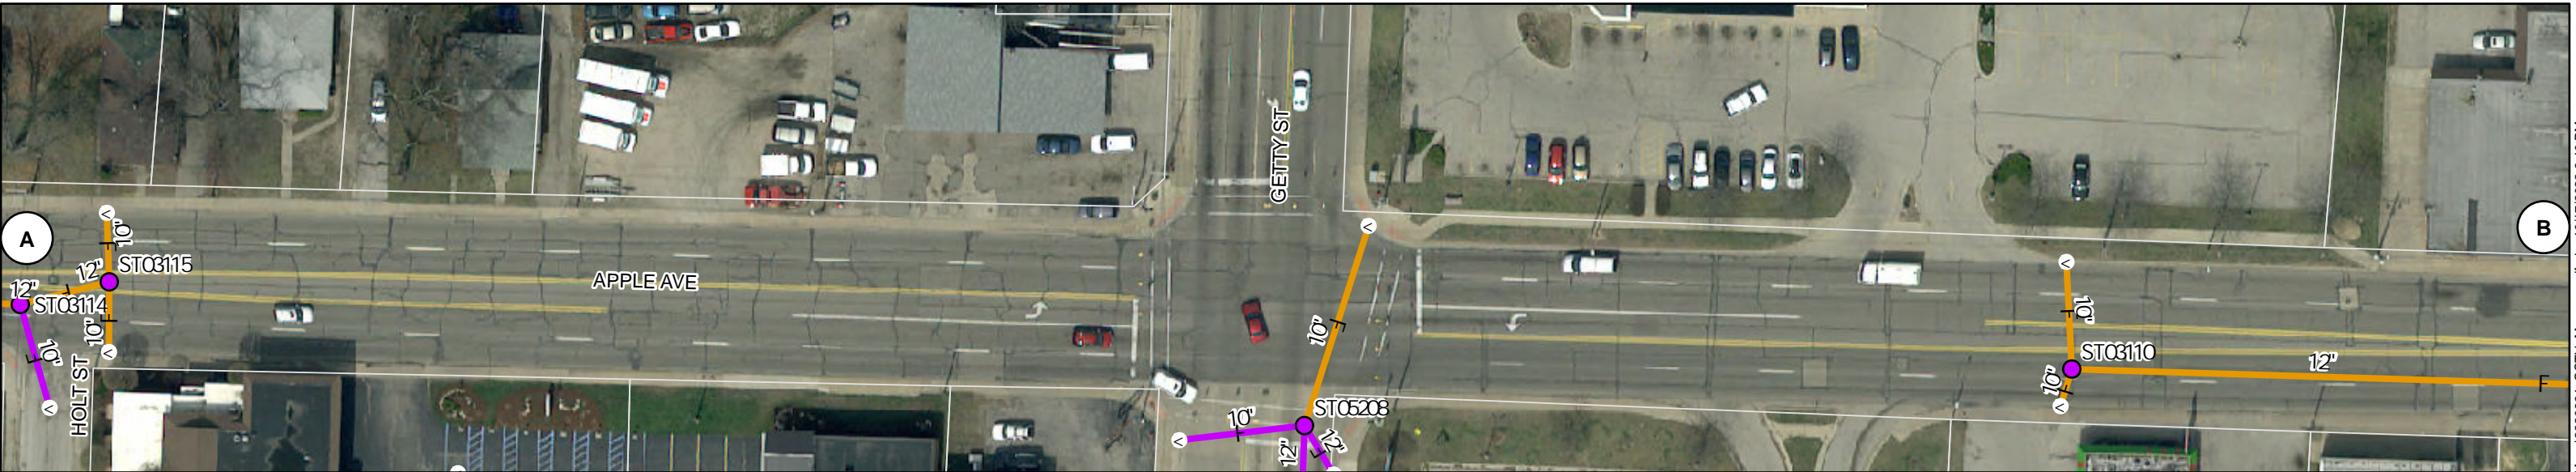

**LEGEND**

 Stormwater Televising Plan	 Storm Gravity Sewer	 Manhole
 Owned by MDOT	 Owned by the City of Muskegon	 Catch Basin
 Privately Owned		 Storm Inlet

CITY OF MUSKEGON  
 MUSKEGON COUNTY, MICHIGAN  
**STORMWATER TELEVISIONING PLAN**  
 APPLE AVE - MUSKEGON AVE TO JAY ST  
 Prein&Newhof  
 220994

\\files\server\GIS\GIS\_Client\Mskgn-GD\220994\_CCTV\_Maps.aprx-feria-10/17/2022 3:40 PM

**LEGEND**

Stormwater Televising Plan	Storm Gravity Sewer Owned by MDOT	Manhole
Stormwater Televising Plan Owned by the City of Muskegon	Catch Basin	Storm Inlet

CITY OF MUSKEGON  
MUSKEGON COUNTY, MICHIGAN  
**STORMWATER TELEVISION PLAN**  
APPLE AVE - JAY ST TO MAPLE ST  
Prein&Newhof  
220994

\\files\server\GIS\GIS\_Client\Mskgn-GD\Mskgn-GD\220994\_CCTV\_Maps\220994\_CCTV\_Maps.aprx-feria-10/17/2022 3:40 PM

**LEGEND**

 Stormwater Televising Plan	 Storm Gravity Sewer	 Manhole
	 Owned by MDOT	 Catch Basin
	 Owned by the City of Muskegon	 Storm Inlet

CITY OF MUSKEGON  
MUSKEGON COUNTY, MICHIGAN  
**STORMWATER TELEVISING PLAN**  
APPLE AVE - MAPLE ST TO STEVENS ST  
Prein&Newhof  
220994