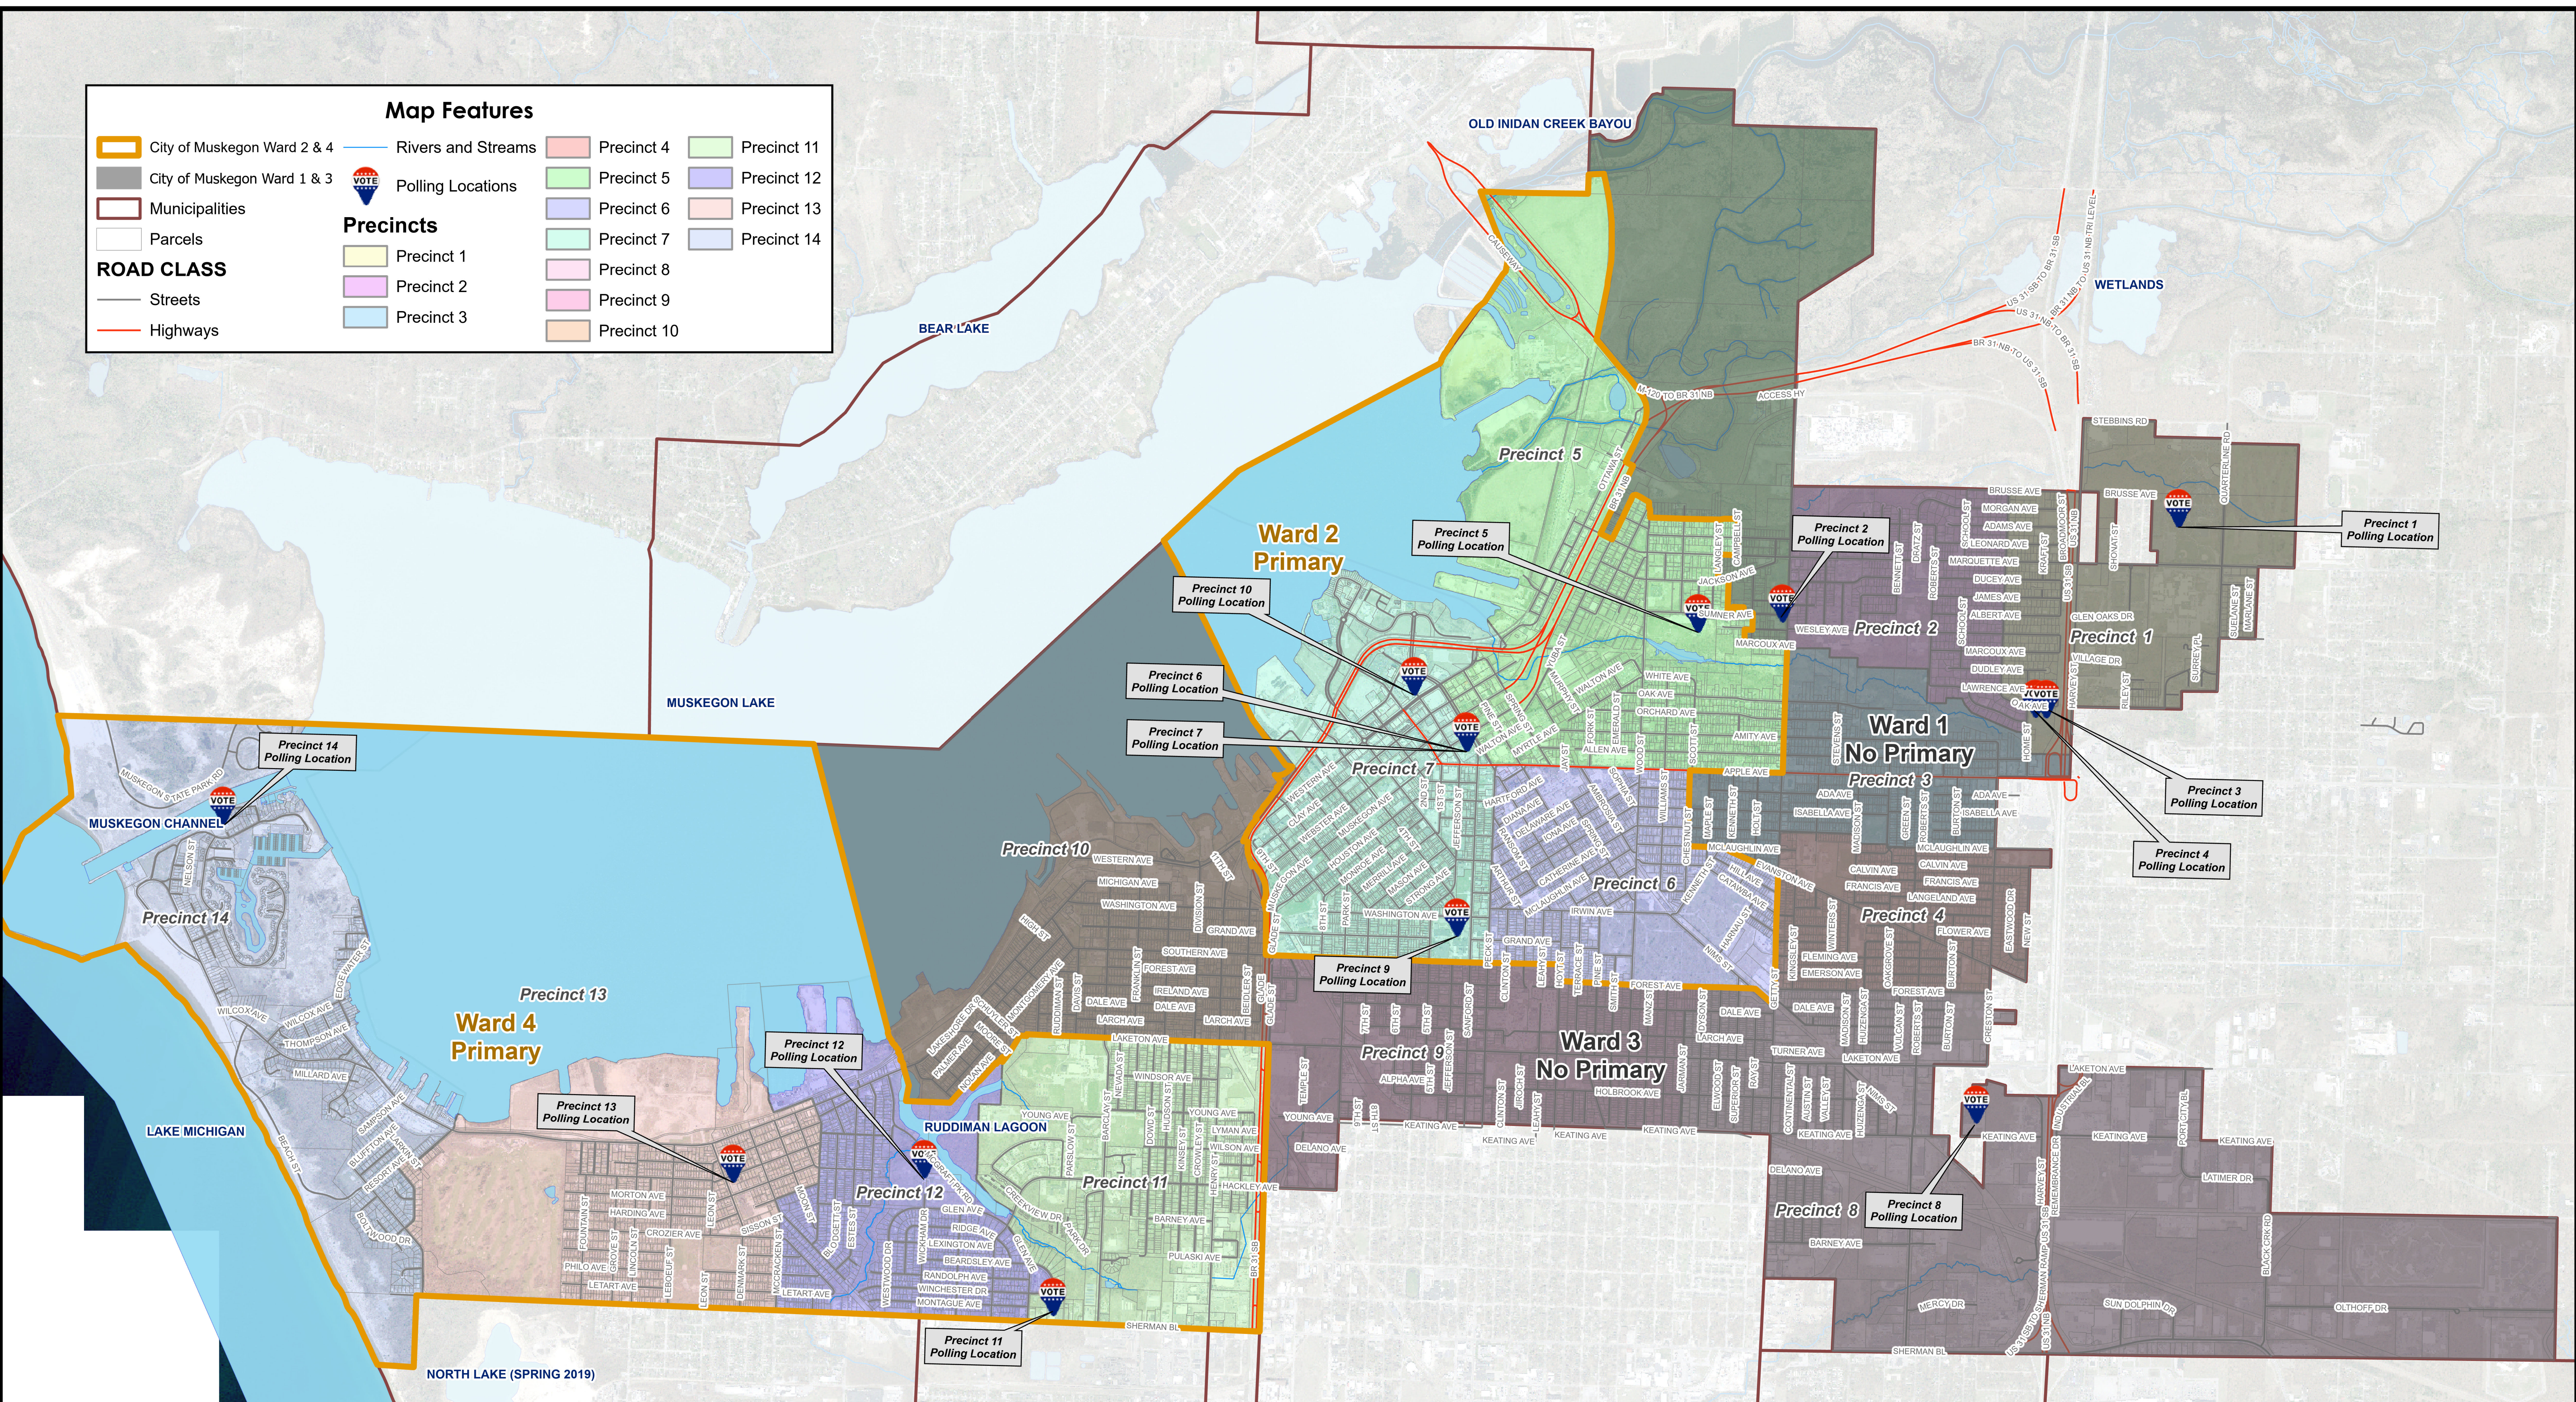

Map Features

- City of Muskegon Ward 2 & 4
- City of Muskegon Ward 1 & 3
- Municipalities
- Parcels
- ROAD CLASS**
- Streets
- Highways
- Rivers and Streams
- Polling Locations
- Precincts**
- Precinct 1
- Precinct 2
- Precinct 3
- Precinct 4
- Precinct 5
- Precinct 6
- Precinct 7
- Precinct 8
- Precinct 9
- Precinct 10
- Precinct 11
- Precinct 12
- Precinct 13
- Precinct 14

**City of Muskegon
Voting Precincts, Wards
and Polling Locations
Updated for August 8, 2023
City Primary Election**

Precinct - 1 Polling Location:
Muskegon Community College - Bartels Gym
221 S Quarterline Rd

Precinct - 2 Polling Location:
Bethesda Baptist Church
575 S Getty St

Precinct - 3 Polling Location:
Central Assembly of God - Life Center
896 Home St

Precinct - 4 Polling Location:
Central Assembly of God - Life Center
896 Home St

Precinct - 12 Polling Location:
Mcgraft Park Community Building
2204 Wickham Dr

Precinct - 13 Polling Location:
Lakeside Baptist Church
2250 Denmark Street

Precinct - 14 Polling Location:
Great Lakes Naval Memorial & Museum
1346 Bluff St