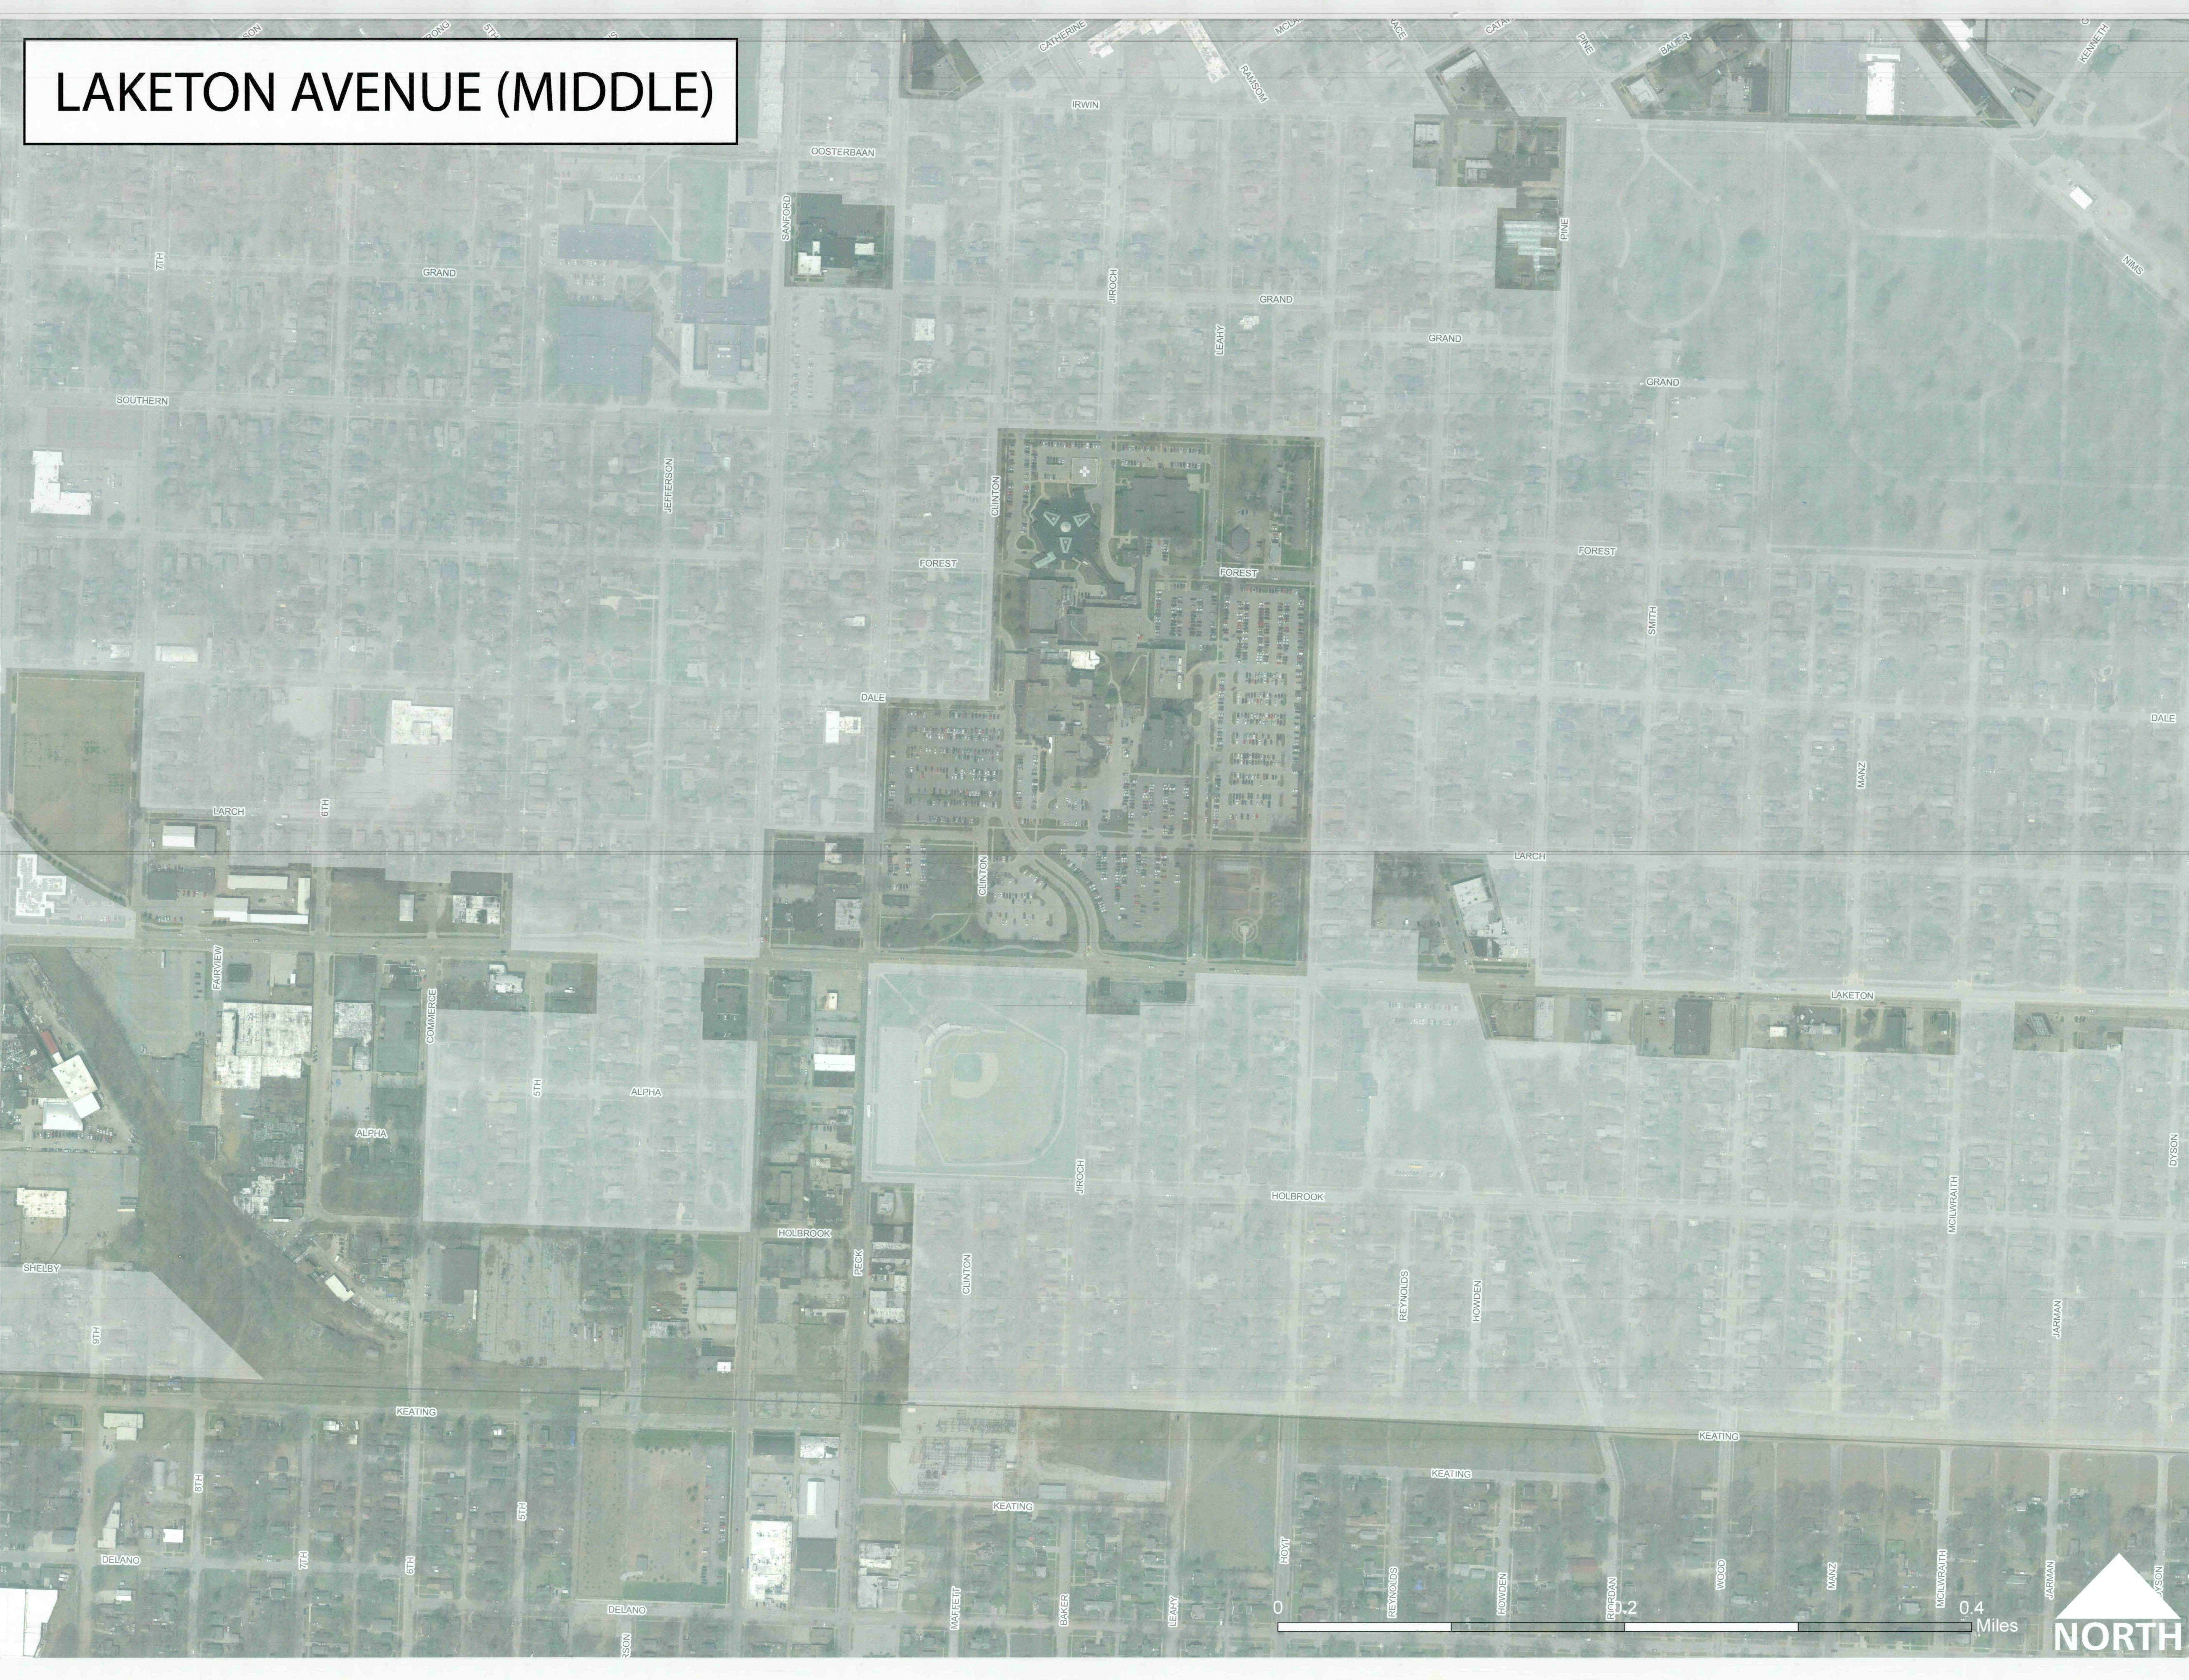

Laketon Ave (east + west)

Enhance Bike Trail !!

Create Walkable block near
Terrace

Brunswick
Sigsbee - near
Bike Path
Bike

Bike trail to Lakeshore
further west.

Clean up E. Laketon,
entrance to city & ferry.

Repair side streets going north and south

Expand mass transit options
Mass transit is the future

LAKETON AVENUE (WEST)

Rike Park Extension

0 0.25 0.5 Miles

LAKETON AVENUE (MIDDLE)

LAKETON AVENUE (EAST)

MUSKEGON TWP