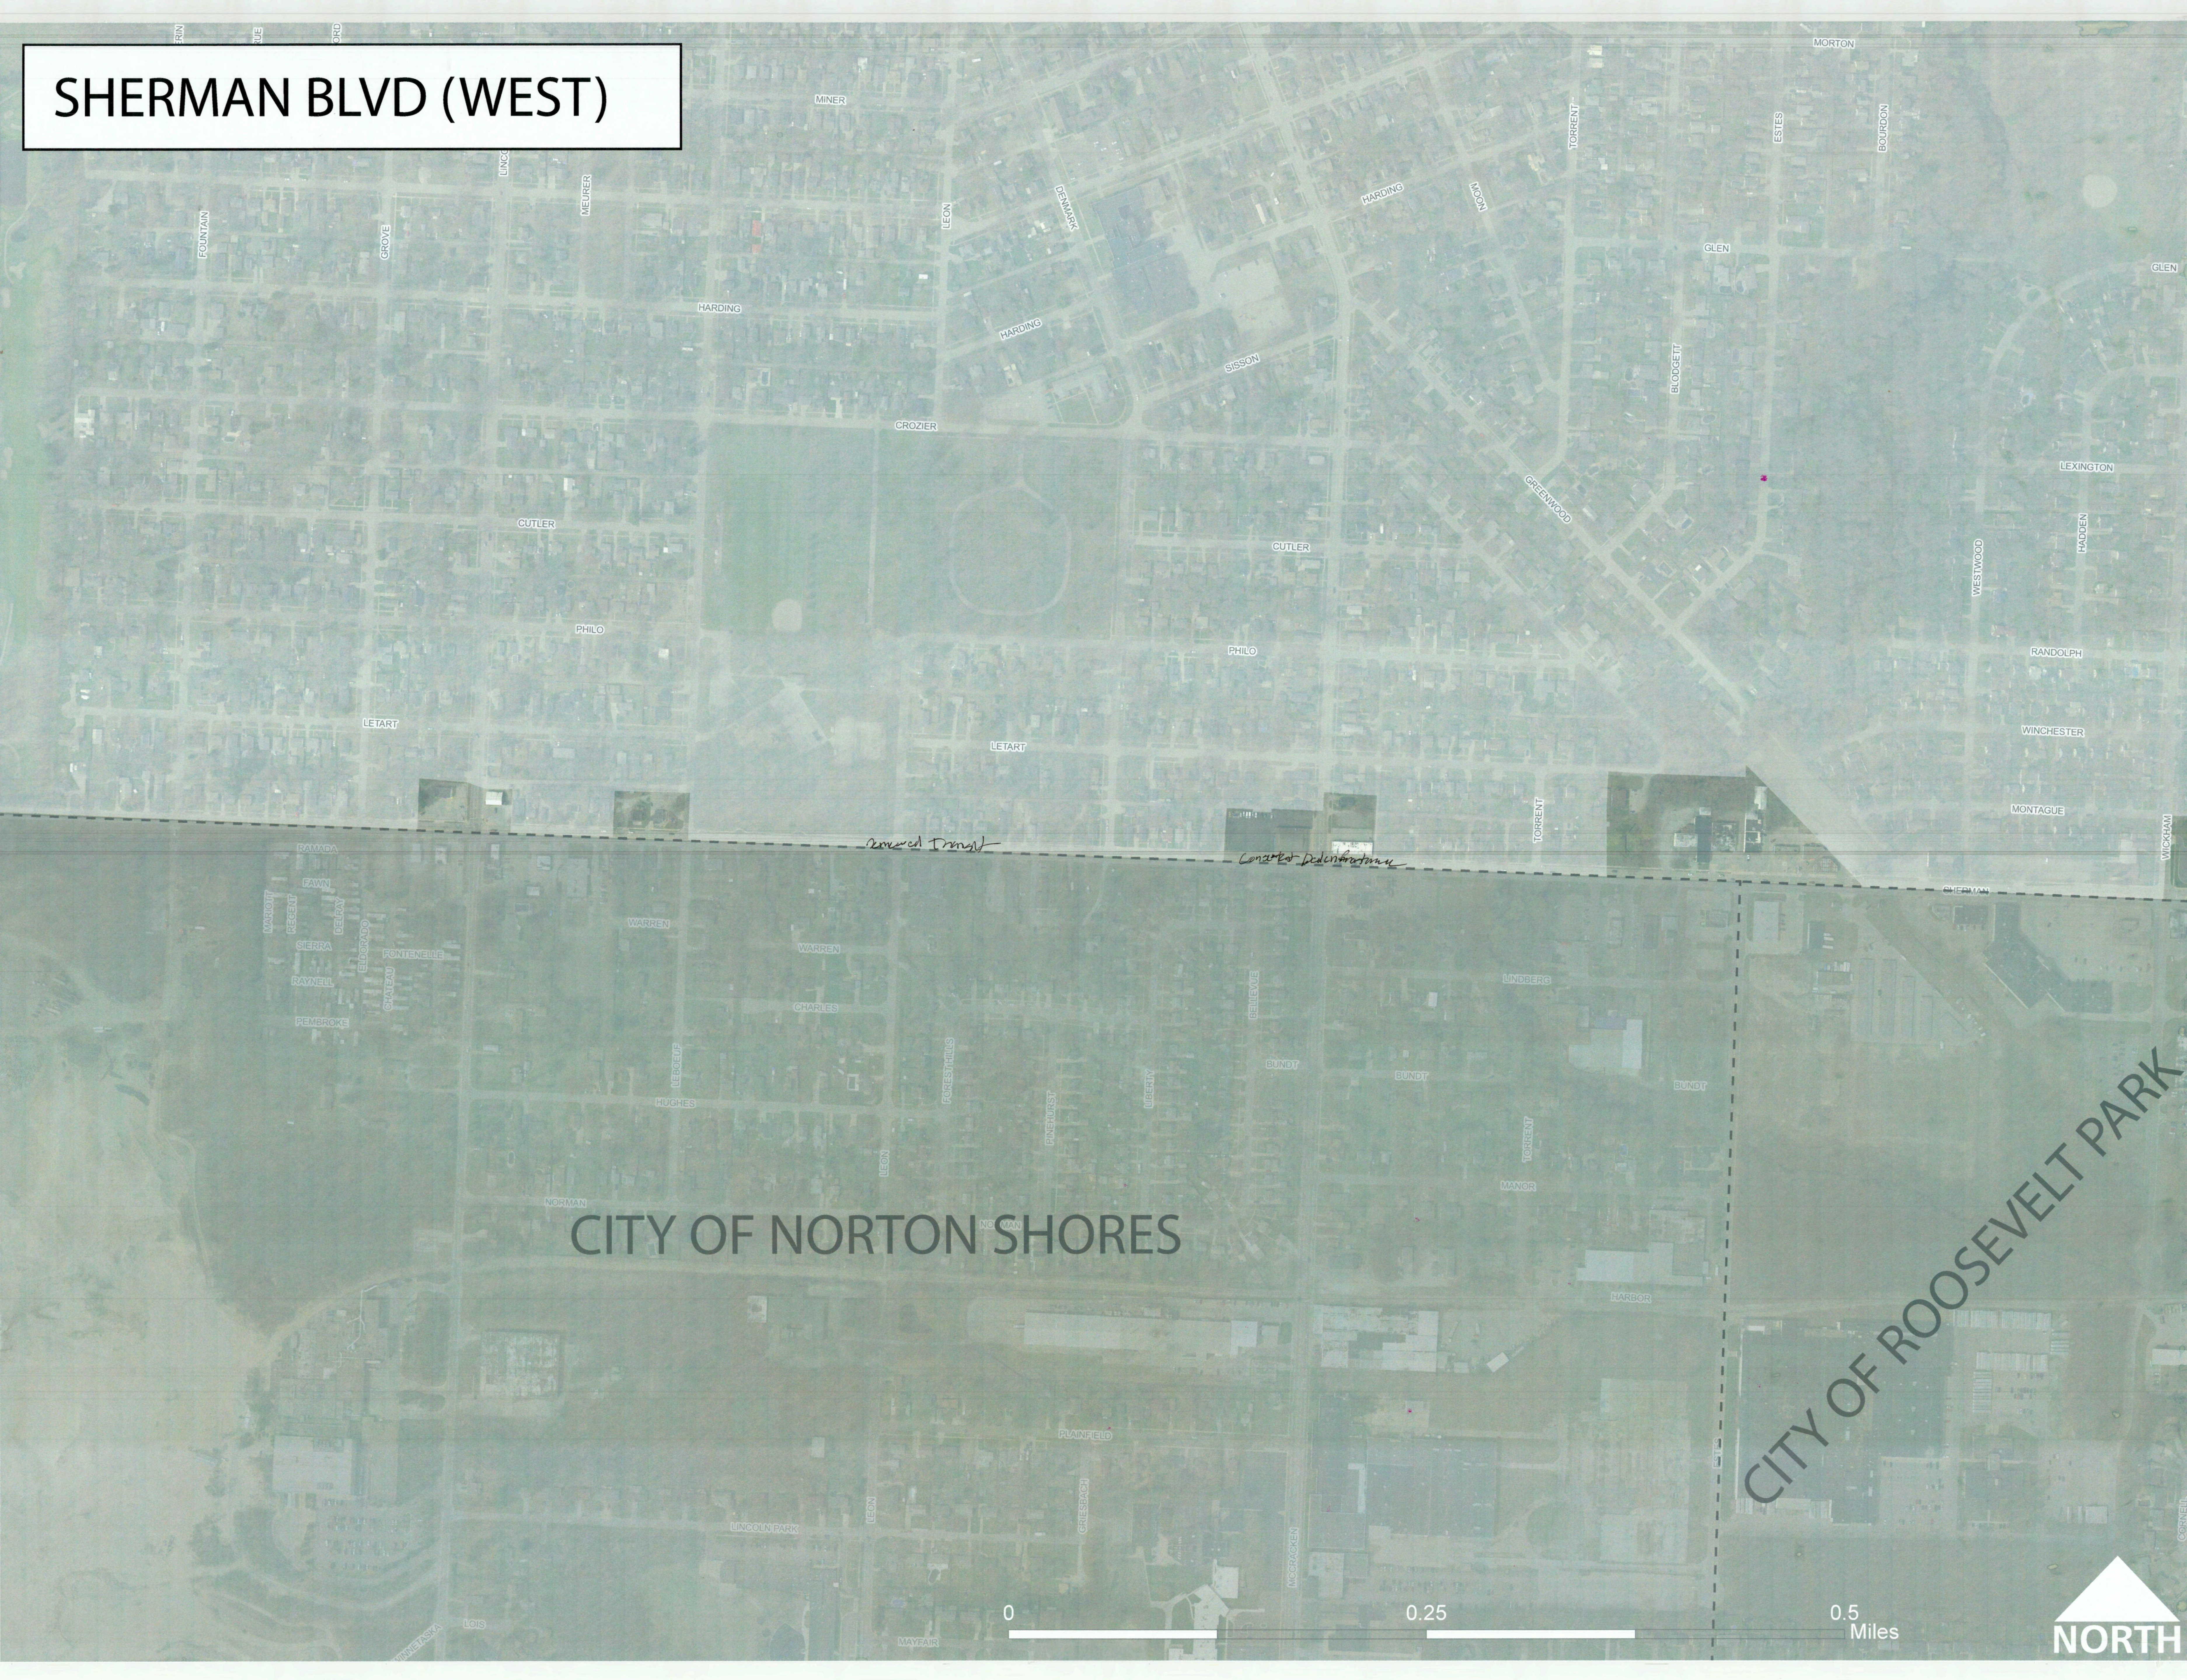

Extend Bike lanes to New dunes Park

• work with NS + RP for improved landscape, sidewalks and connected bike path to Dunes Harbor - Hoffmaster

Connection to New County Park - Nugent - Sand

Extend sidewalks

More mass transit / improved bus options

rework intersection @ glenside + Sherman - signals constantly hit by cars

# SHERMAN BLVD (WEST)

CITY OF NORTON SHORES

CITY OF ROOSEVELT PARK

0 0.25 0.5 Miles

NORTH

# SHERMAN BLVD (EAST)