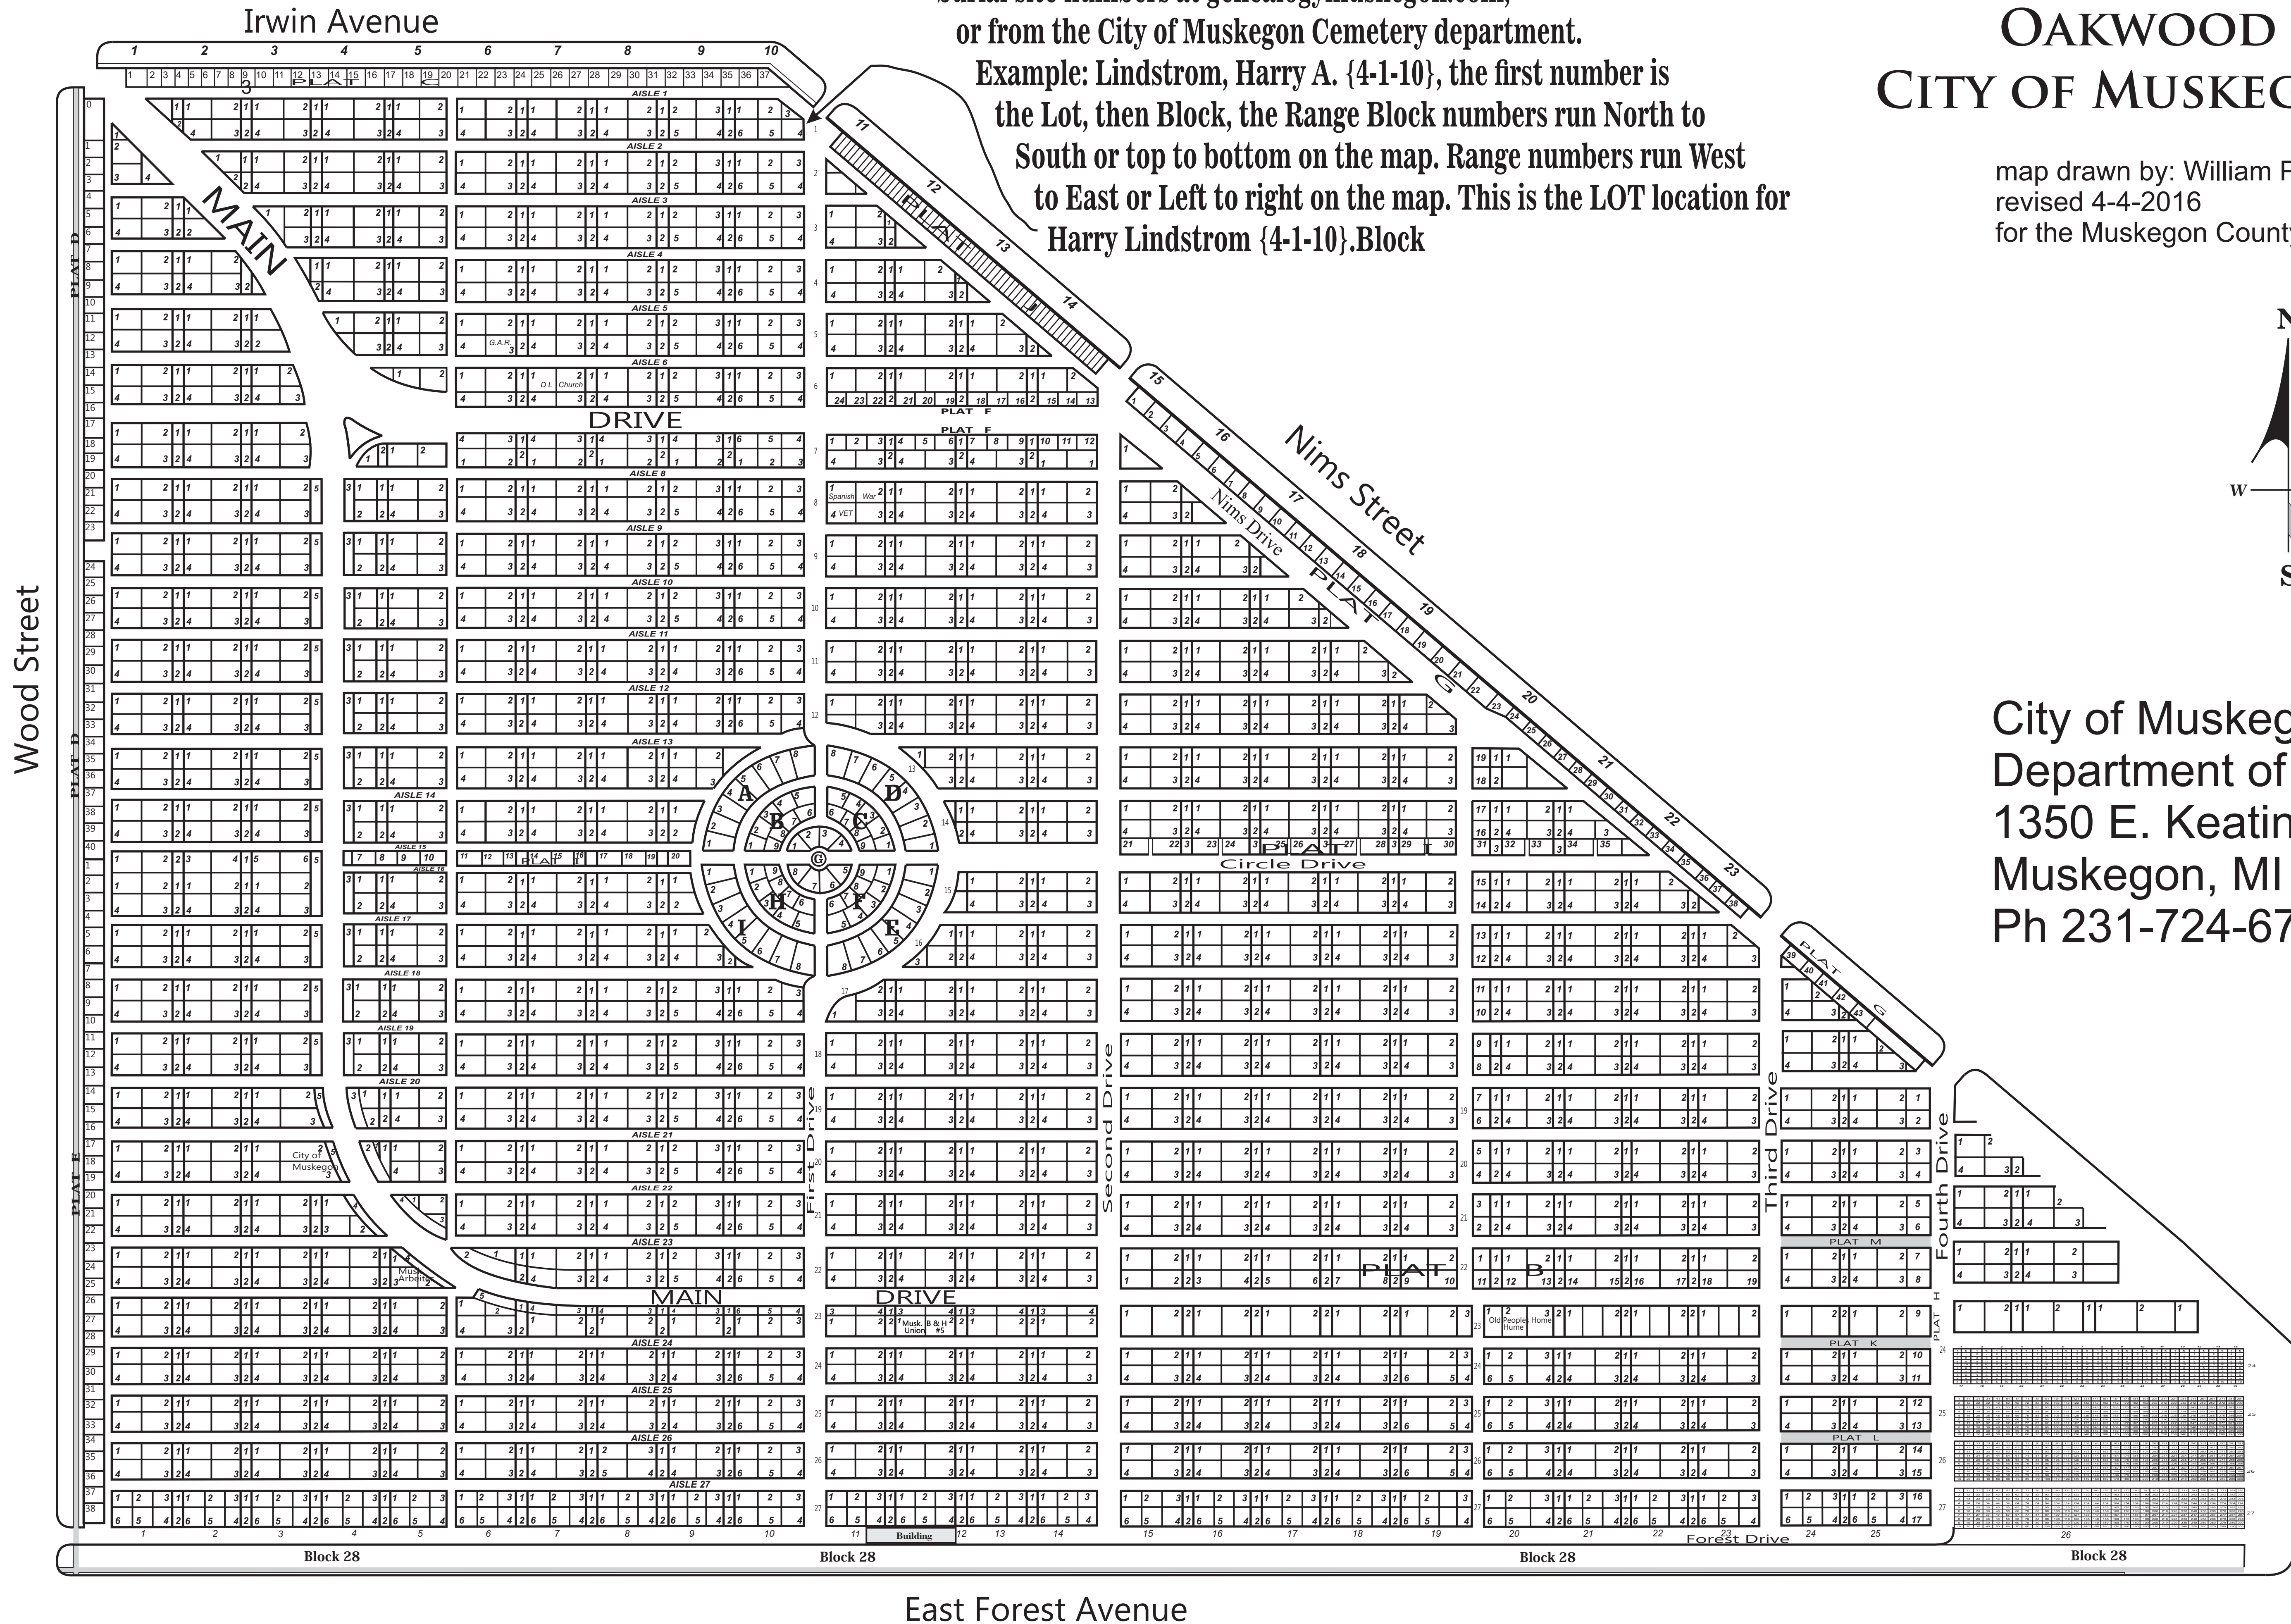

To locate a grave site on this map, obtain the burial site numbers at genealogymuskegon.com, or from the City of Muskegon Cemetery department.

Example: Lindstrom, Harry A. {4-1-10}, the first number is the Lot, then Block, the Range Block numbers run North to South or top to bottom on the map. Range numbers run West to East or Left to right on the map. This is the LOT location for Harry Lindstrom {4-1-10}.Block

OAKWOOD CEMETERY CITY OF MUSKEGON, MICHIGAN

map drawn by: William P. Hansen, 8-25-2015
revised 4-4-2016
for the Muskegon County Genealogical Society

City of Muskegon
Department of Public Works
1350 E. Keating
Muskegon, MI 49442
Ph 231-724-6783