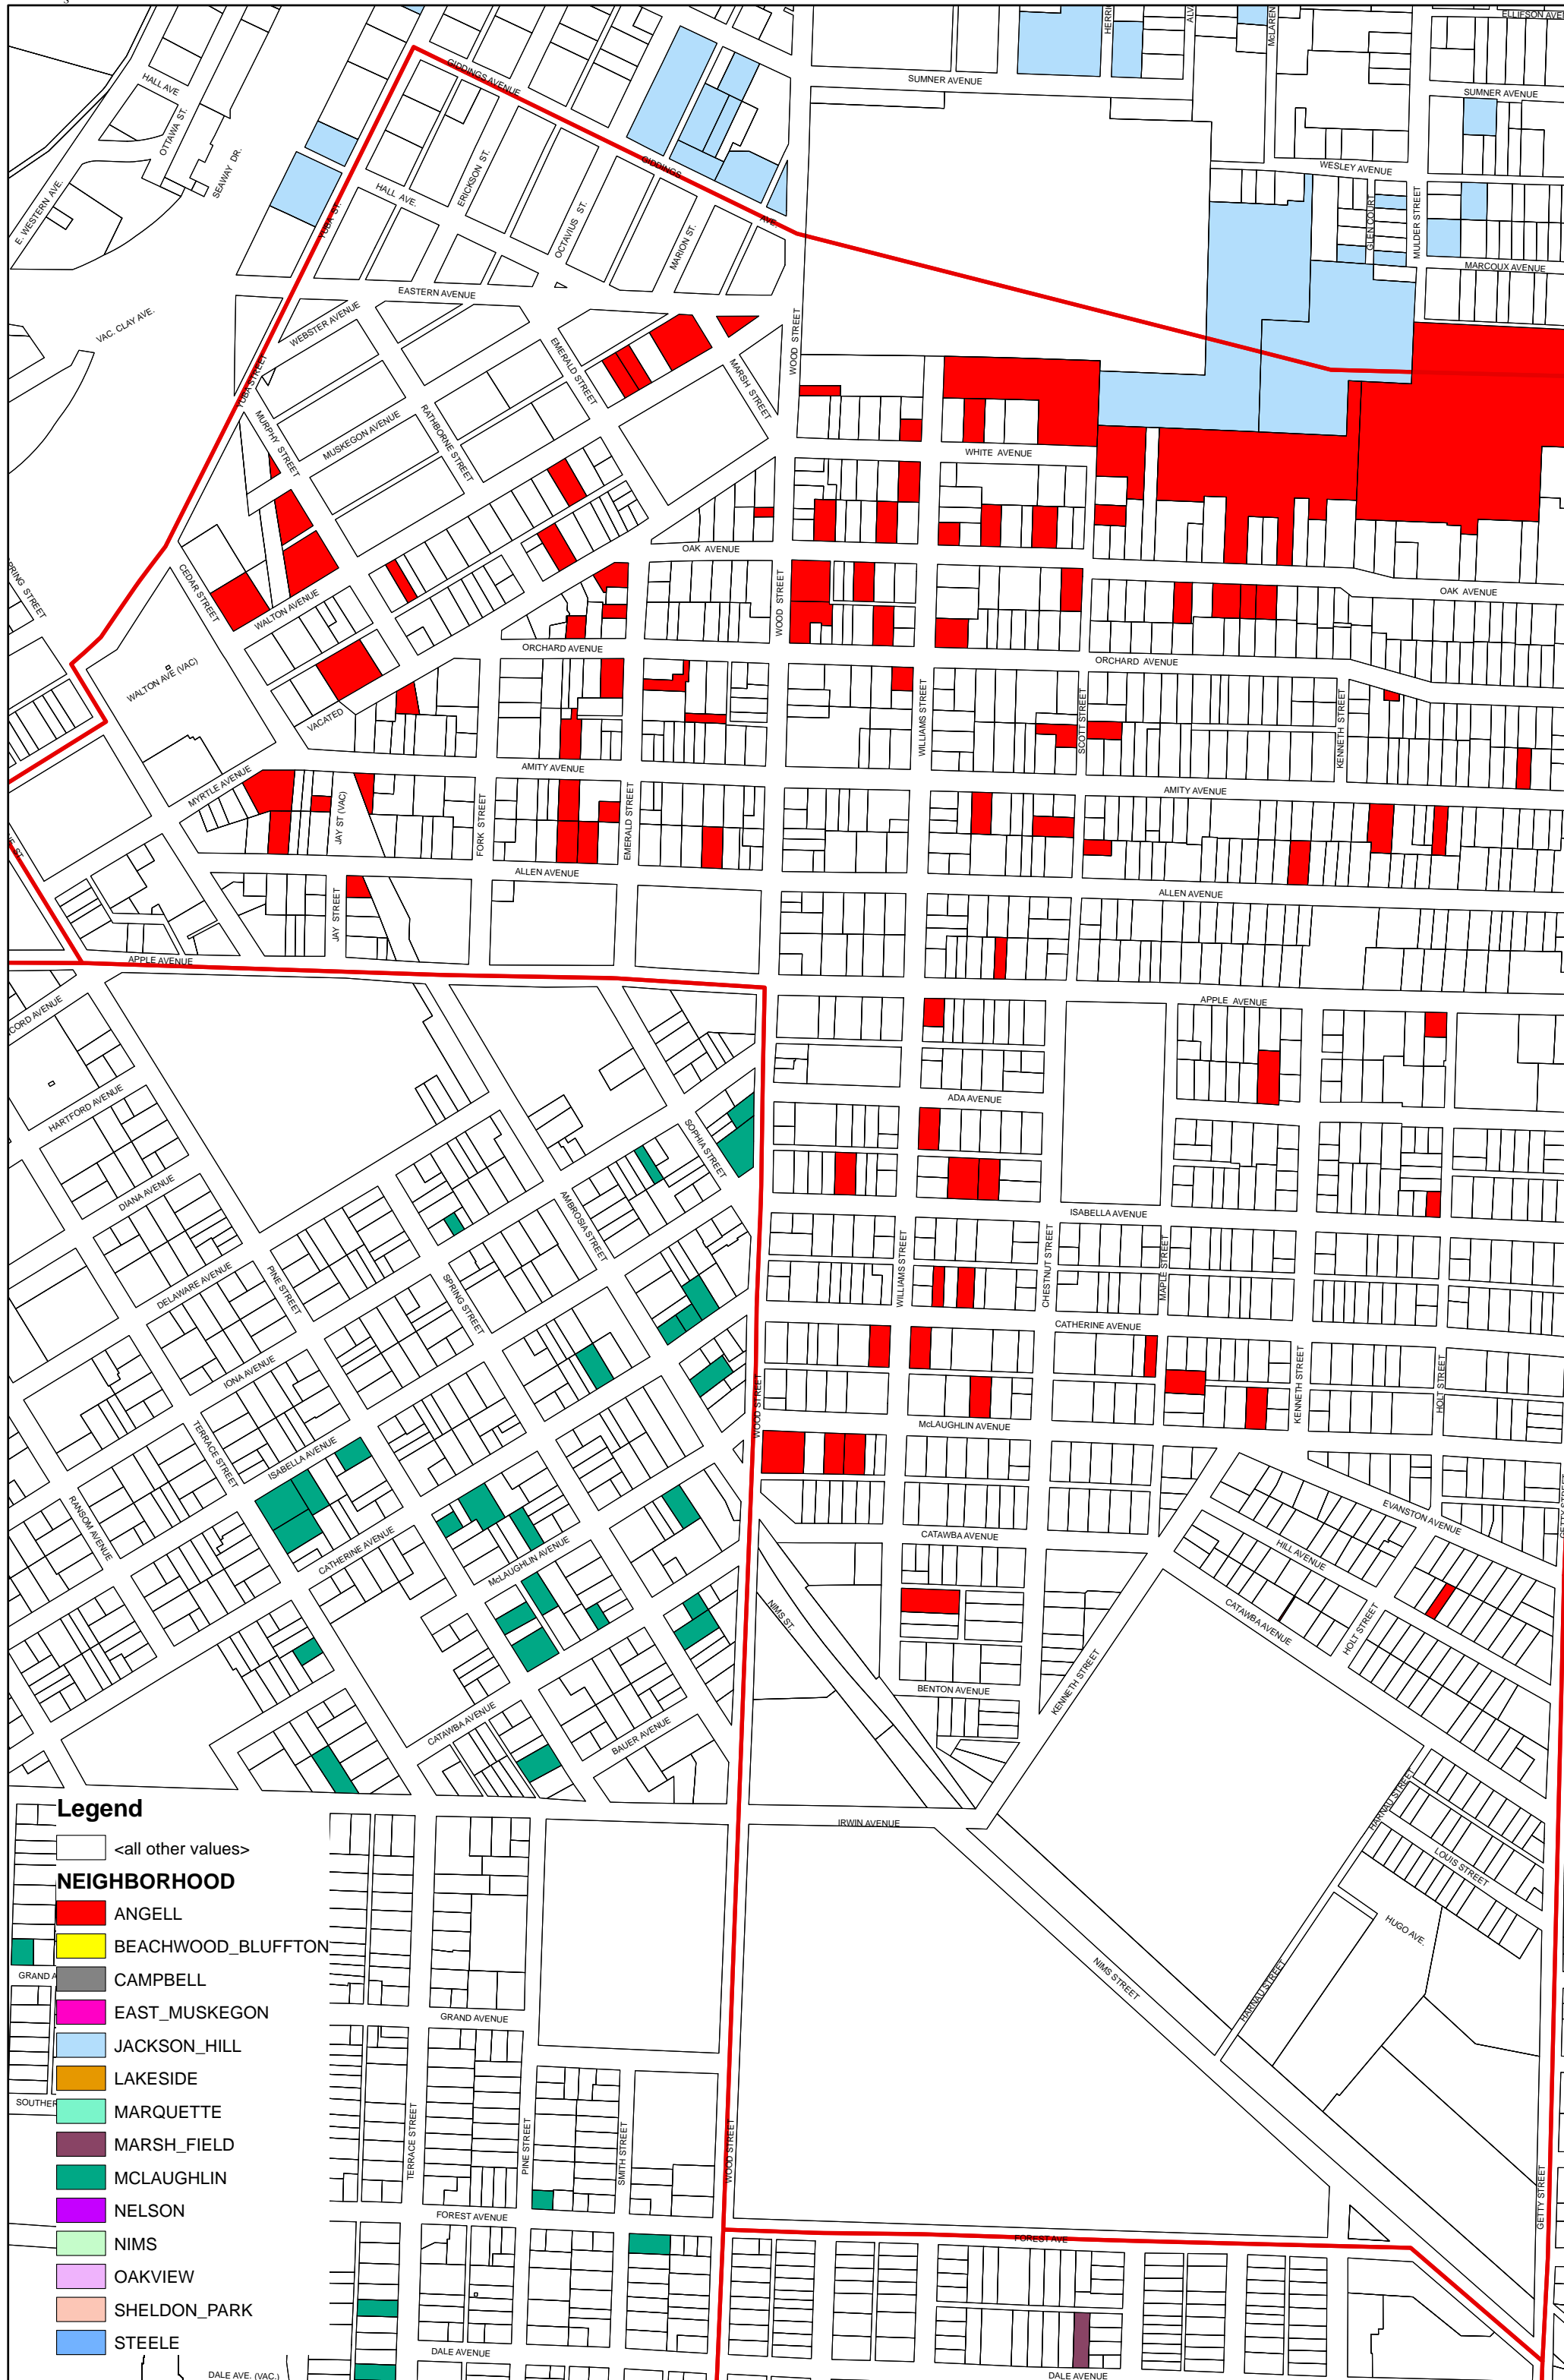

Angell

- Legend**
- <all other values>
 - NEIGHBORHOOD**
 - ANGELL
 - BEACHWOOD_BLUFFTON
 - CAMPBELL
 - EAST_MUSKEGON
 - JACKSON_HILL
 - LAKESIDE
 - MARQUETTE
 - MARSH_FIELD
 - MCLAUGHLIN
 - NELSON
 - NIMS
 - OAKVIEW
 - SHELDON_PARK
 - STEELE