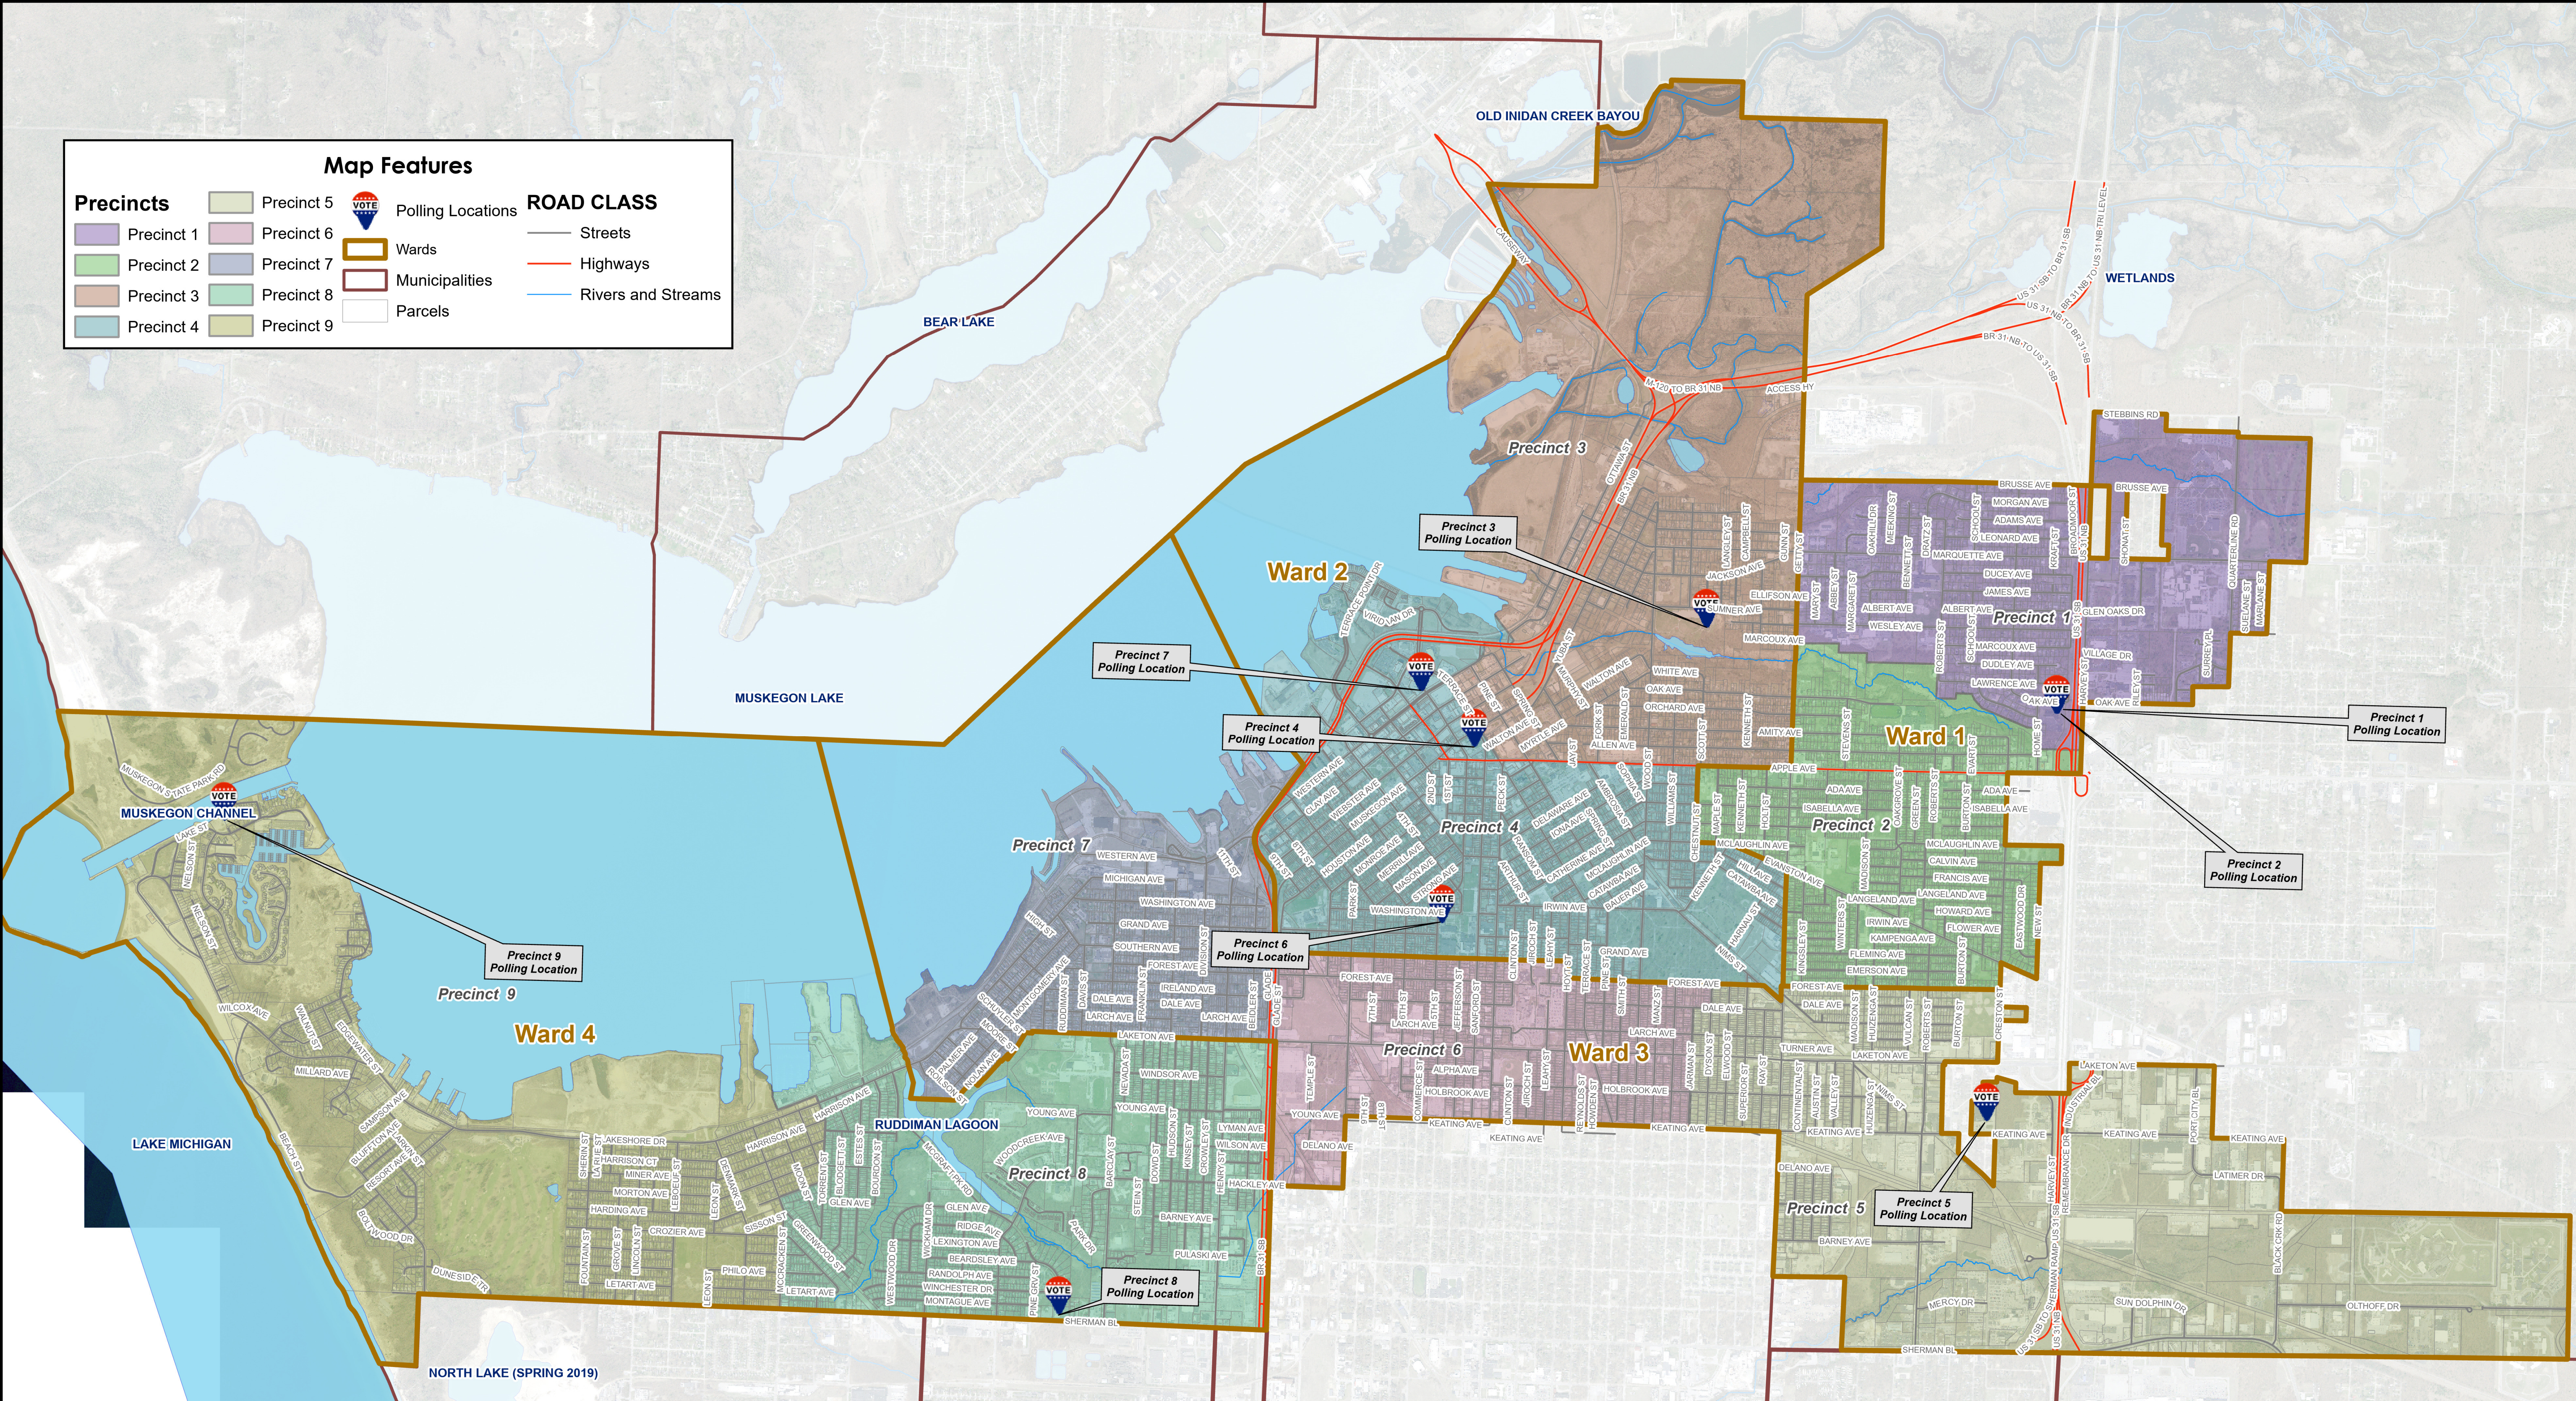

Map Features

Precincts	Precinct 5	Polling Locations	ROAD CLASS
Precinct 1	Precinct 6	Wards	Streets
Precinct 2	Precinct 7	Municipalities	Highways
Precinct 3	Precinct 8	Parcels	Rivers and Streams
Precinct 4	Precinct 9		

City of Muskegon Voting Precincts, Wards and Polling Locations

Updated for 2024 Elections

Polling Locations		
Precinct - 1 Polling Location: Central Assembly of God - Life Center 896 Home St	Precinct - 4 Polling Location and Early Voting Site City of Muskegon City Hall 933 Terrace St	Precinct - 7 Polling Location: Muskegon Farmers Market 242 W Western Ave
Precinct - 2 Polling Location: Central Assembly of God - Gymnasium 896 Home St	Precinct - 5 Polling Location: City of Muskegon Dept. of Public Works 1350 Keating Ave	Precinct - 8 Polling Location: Celebration Community Church 1260 W Sherman Blvd
Precinct - 3 Polling Location: Smith-Ryerson Center 650 Wood St	Precinct - 6 Polling Location: Muskegon Public Schools Admin Bldg 1458 5th St	Precinct - 9 Polling Location: Great Lakes Museum 1346 Bluff St

This map is intended for use as reference for election purposes only. Features contained on this map are for reference and no claim to accuracy is intended. For exact feature location and identification, parties should consult a licensed professional surveyor.

Mapping by Muskegon County GIS
141 E. Apple Ave, Muskegon MI 49442
P: 231-724-4458
www.muskegoncountygis.org
Map Version Date: 2/13/2024