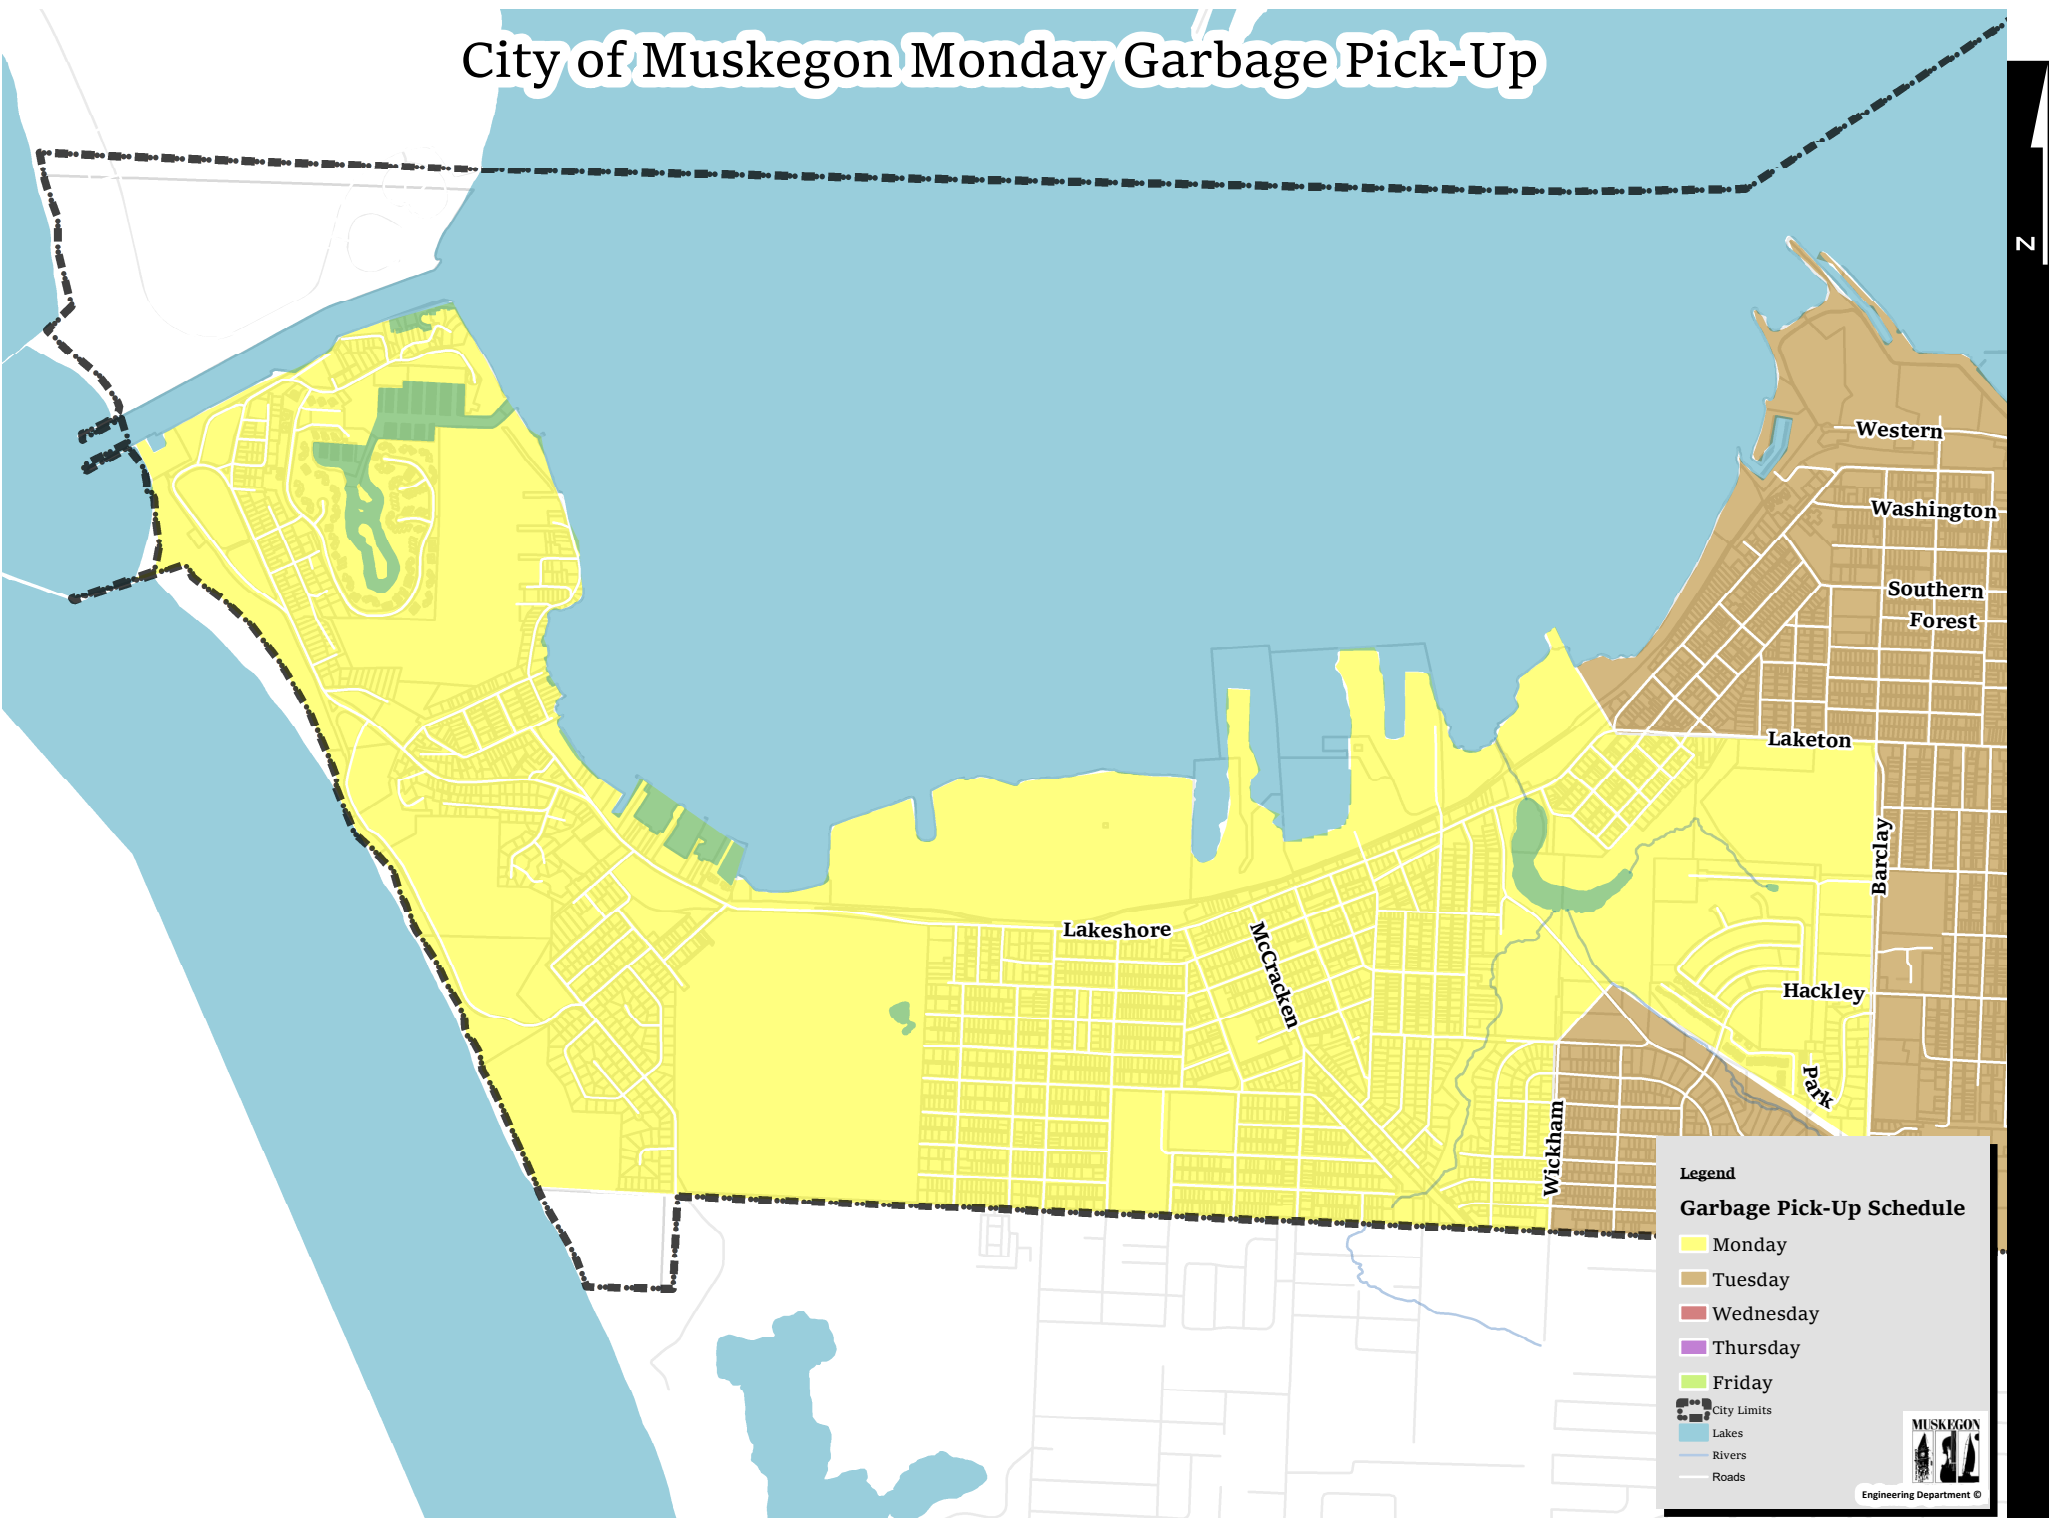

City of Muskegon Garbage Pick-Up Schedule

Legend

Garbage Pick-Up Schedule

- Monday
- Tuesday
- Wednesday
- Thursday
- Friday

City Limits
Lakes
Rivers
Roads

Engineering Department ©

0 5,000 10,000 20,000 Feet

City of Muskegon Monday Garbage Pick-Up

Legend

Garbage Pick-Up Schedule

- Monday
- Tuesday
- Wednesday
- Thursday
- Friday

City Limits
Lakes
Rivers
Roads

Engineering Department ©

0 2,000 4,000 8,000 Feet

City of Muskegon Tuesday Garbage Pick-Up

Legend

Garbage Pick-Up Schedule

- Monday
- Tuesday
- Wednesday
- Thursday
- Friday

City Limits
Lakes
Rivers
Roads

Engineering Department ©

0 1,550 3,100 6,200 Feet

City of Muskegon Wednesday Garbage Pick-Up

Legend

Garbage Pick-Up Schedule

- Monday
- Tuesday
- Wednesday
- Thursday
- Friday

City Limits
Lakes
Rivers
Roads

Engineering Department ©

0 1,500 3,000 6,000 Feet