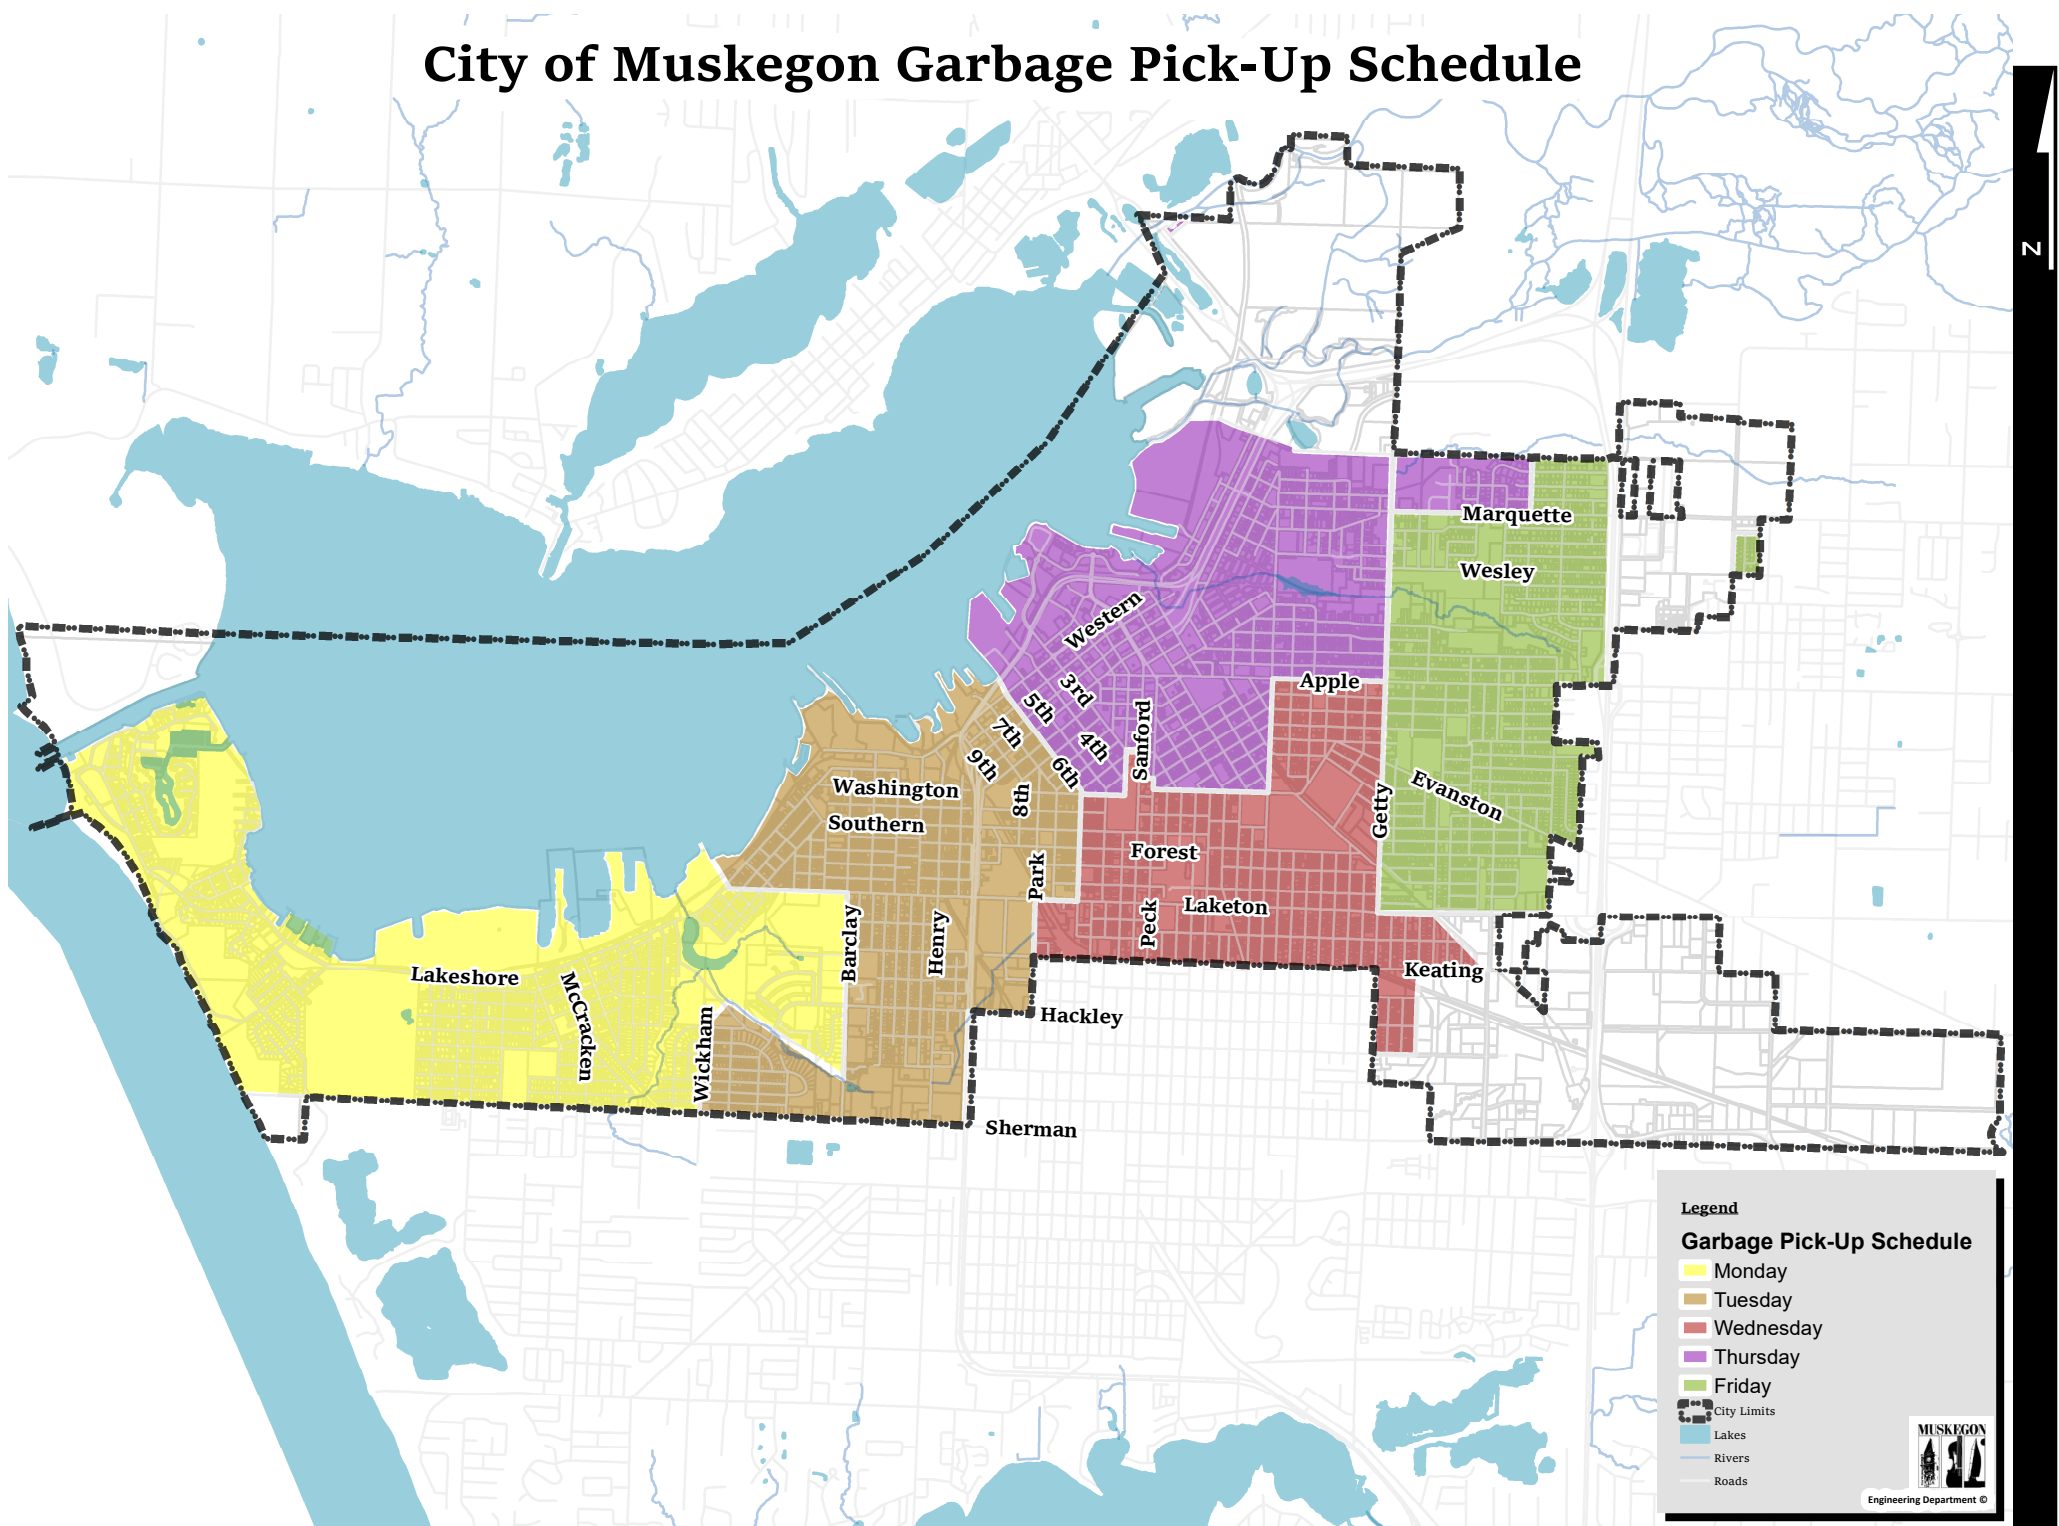

City of Muskegon Garbage Pick-Up Schedule

Legend

Garbage Pick-Up Schedule

- Monday
- Tuesday
- Wednesday
- Thursday
- Friday

City Limits
Lakes
Rivers
Roads

Engineering Department ©

0 5,000 10,000 20,000 Feet

City of Muskegon Monday Garbage Pick-Up

Legend

Garbage Pick-Up Schedule

- Monday
- Tuesday
- Wednesday
- Thursday
- Friday

City Limits
Lakes
Rivers
Roads

Engineering Department ©

0 2,000 4,000 8,000 Feet

City of Muskegon Tuesday Garbage Pick-Up

Legend

Garbage Pick-Up Schedule

- Monday
- Tuesday
- Wednesday
- Thursday
- Friday

City Limits
Lakes
Rivers
Roads

Engineering Department ©

0 1,550 3,100 6,200 Feet

City of Muskegon Wednesday Garbage Pick-Up

Legend

Garbage Pick-Up Schedule

- Monday
- Tuesday
- Wednesday
- Thursday
- Friday

City Limits
Lakes
Rivers
Roads

Engineering Department ©

0 1,500 3,000 6,000 Feet