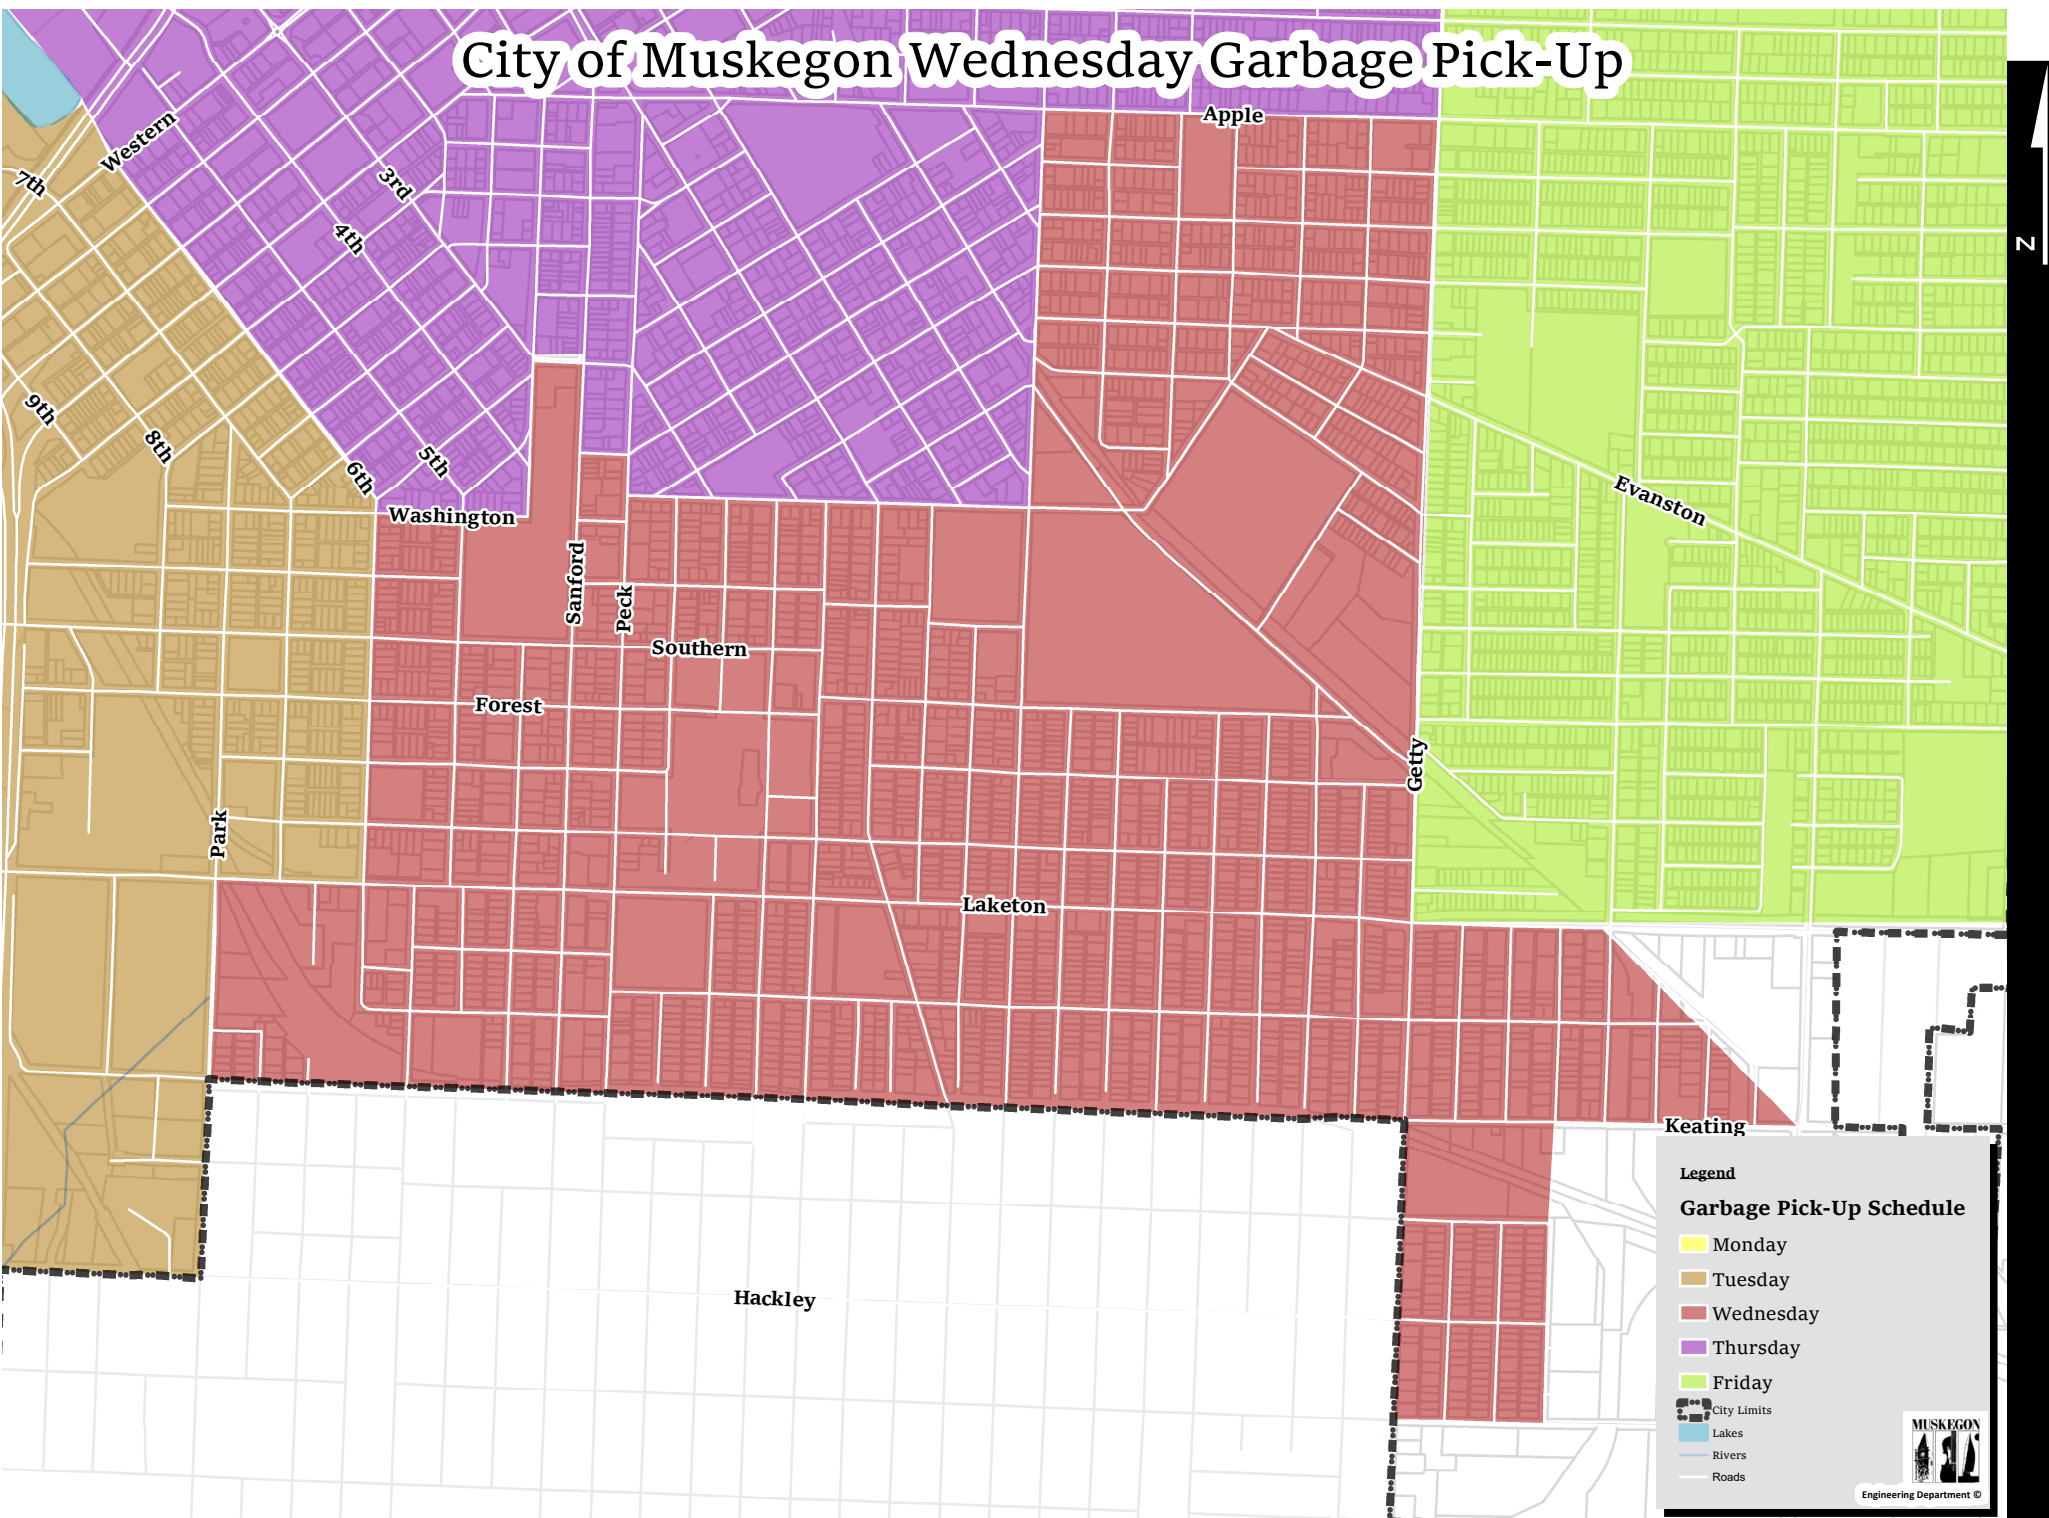

City of Muskegon Monday Garbage Pick-Up

Legend

Garbage Pick-Up Schedule

- Monday
- Tuesday
- Wednesday
- Thursday
- Friday

City Limits
Lakes
Rivers
Roads

Engineering Department ©

0 2,000 4,000 8,000 Feet

City of Muskegon Tuesday Garbage Pick-Up

Legend

Garbage Pick-Up Schedule

- Monday
- Tuesday
- Wednesday
- Thursday
- Friday

City Limits
Lakes
Rivers
Roads

Engineering Department ©

0 1,550 3,100 6,200 Feet

City of Muskegon Wednesday Garbage Pick-Up

Engineering Department ©

City of Muskegon Thursday Garbage Pick-Up

Legend

Garbage Pick-Up Schedule

- Monday
- Tuesday
- Wednesday
- Thursday
- Friday

City Limits
Lakes
Rivers
Roads

0 1,950 3,900 7,800 Feet

City of Muskegon Friday Garbage Pick-Up

Legend

Garbage Pick-Up Schedule

- Monday
- Tuesday
- Wednesday
- Thursday
- Friday

City Limits
Lakes
Rivers
Roads

Engineering Department ©

0 1,500 3,000 6,000 Feet