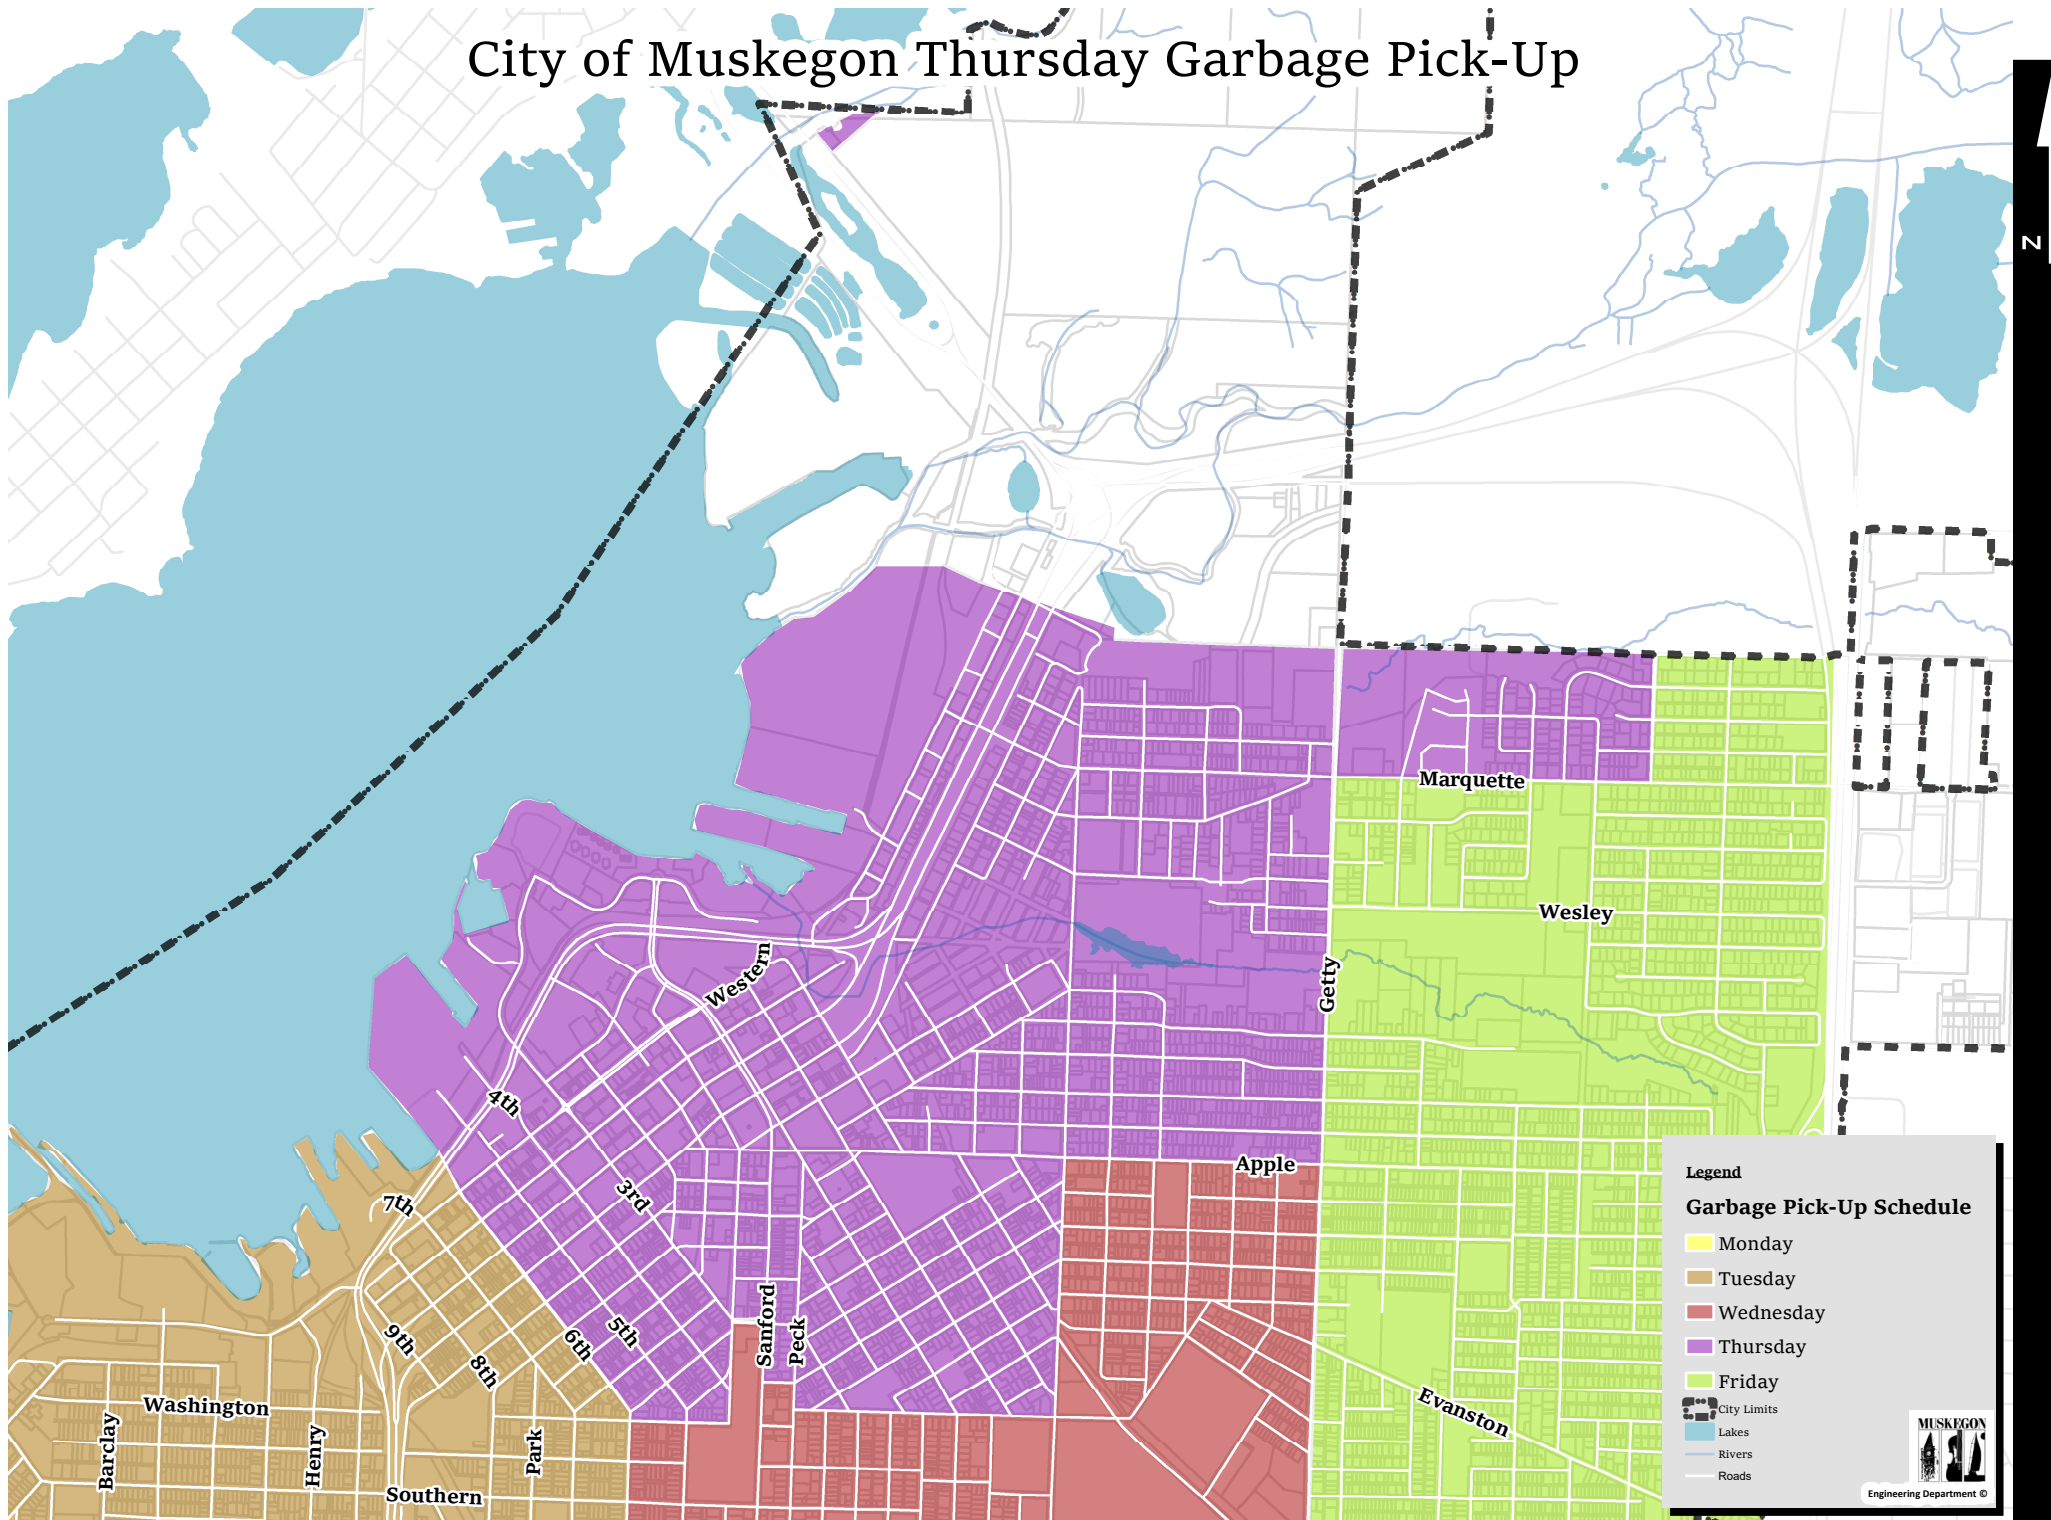

City of Muskegon Monday Garbage Pick-Up

Legend

Garbage Pick-Up Schedule

- Monday
- Tuesday
- Wednesday
- Thursday
- Friday

City Limits
Lakes
Rivers
Roads

Engineering Department ©

0 2,000 4,000 8,000 Feet

City of Muskegon Tuesday Garbage Pick-Up

Legend

Garbage Pick-Up Schedule

- Monday
- Tuesday
- Wednesday
- Thursday
- Friday

City Limits
Lakes
Rivers
Roads

Engineering Department ©

0 1,550 3,100 6,200 Feet

City of Muskegon Wednesday Garbage Pick-Up

Engineering Department ©

City of Muskegon Thursday Garbage Pick-Up

Legend

Garbage Pick-Up Schedule

- Monday
- Tuesday
- Wednesday
- Thursday
- Friday

City Limits
Lakes
Rivers
Roads

0 1,950 3,900 7,800 Feet

City of Muskegon Friday Garbage Pick-Up

Legend

Garbage Pick-Up Schedule

- Monday
- Tuesday
- Wednesday
- Thursday
- Friday

City Limits
Lakes
Rivers
Roads

Engineering Department ©

0 1,500 3,000 6,000 Feet