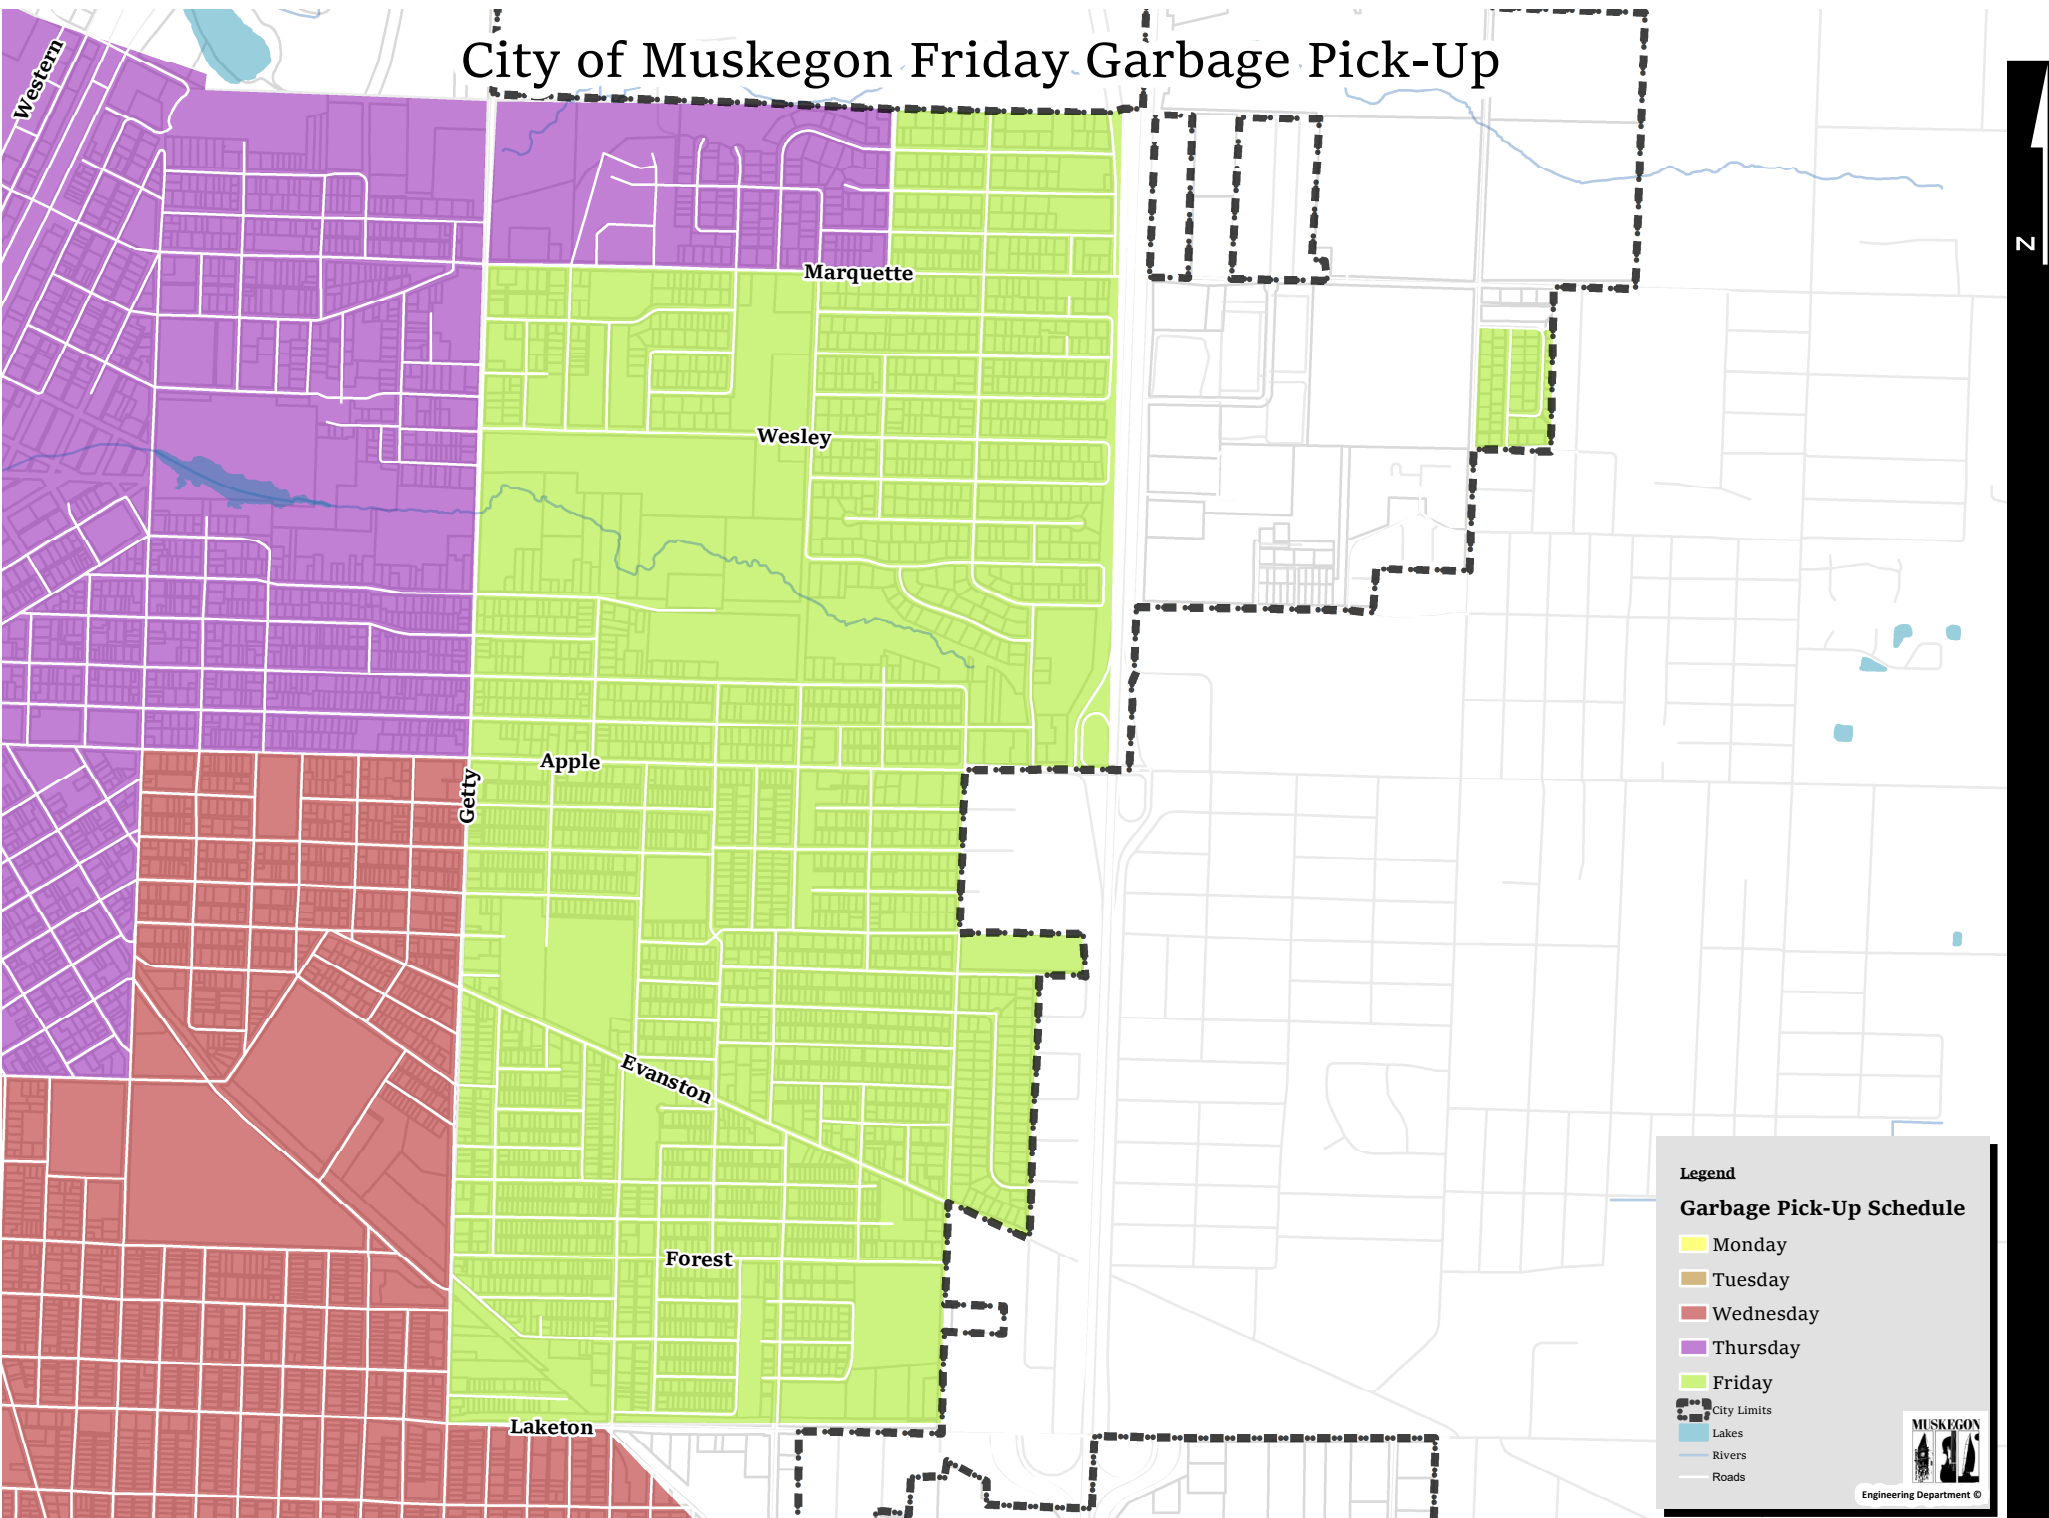

City of Muskegon Monday Garbage Pick-Up

Legend

Garbage Pick-Up Schedule

- Monday
- Tuesday
- Wednesday
- Thursday
- Friday

City Limits
Lakes
Rivers
Roads

Engineering Department ©

0 2,000 4,000 8,000 Feet

City of Muskegon Tuesday Garbage Pick-Up

Legend

Garbage Pick-Up Schedule

- Monday
- Tuesday
- Wednesday
- Thursday
- Friday

City Limits
Lakes
Rivers
Roads

Engineering Department ©

0 1,550 3,100 6,200 Feet

City of Muskegon Wednesday Garbage Pick-Up

Engineering Department ©

City of Muskegon Thursday Garbage Pick-Up

Legend

Garbage Pick-Up Schedule

- Monday
- Tuesday
- Wednesday
- Thursday
- Friday

City Limits
Lakes
Rivers
Roads

0 1,950 3,900 7,800 Feet

City of Muskegon Friday Garbage Pick-Up

Legend

Garbage Pick-Up Schedule

- Monday
- Tuesday
- Wednesday
- Thursday
- Friday

City Limits
Lakes
Rivers
Roads

Engineering Department ©

0 1,500 3,000 6,000 Feet