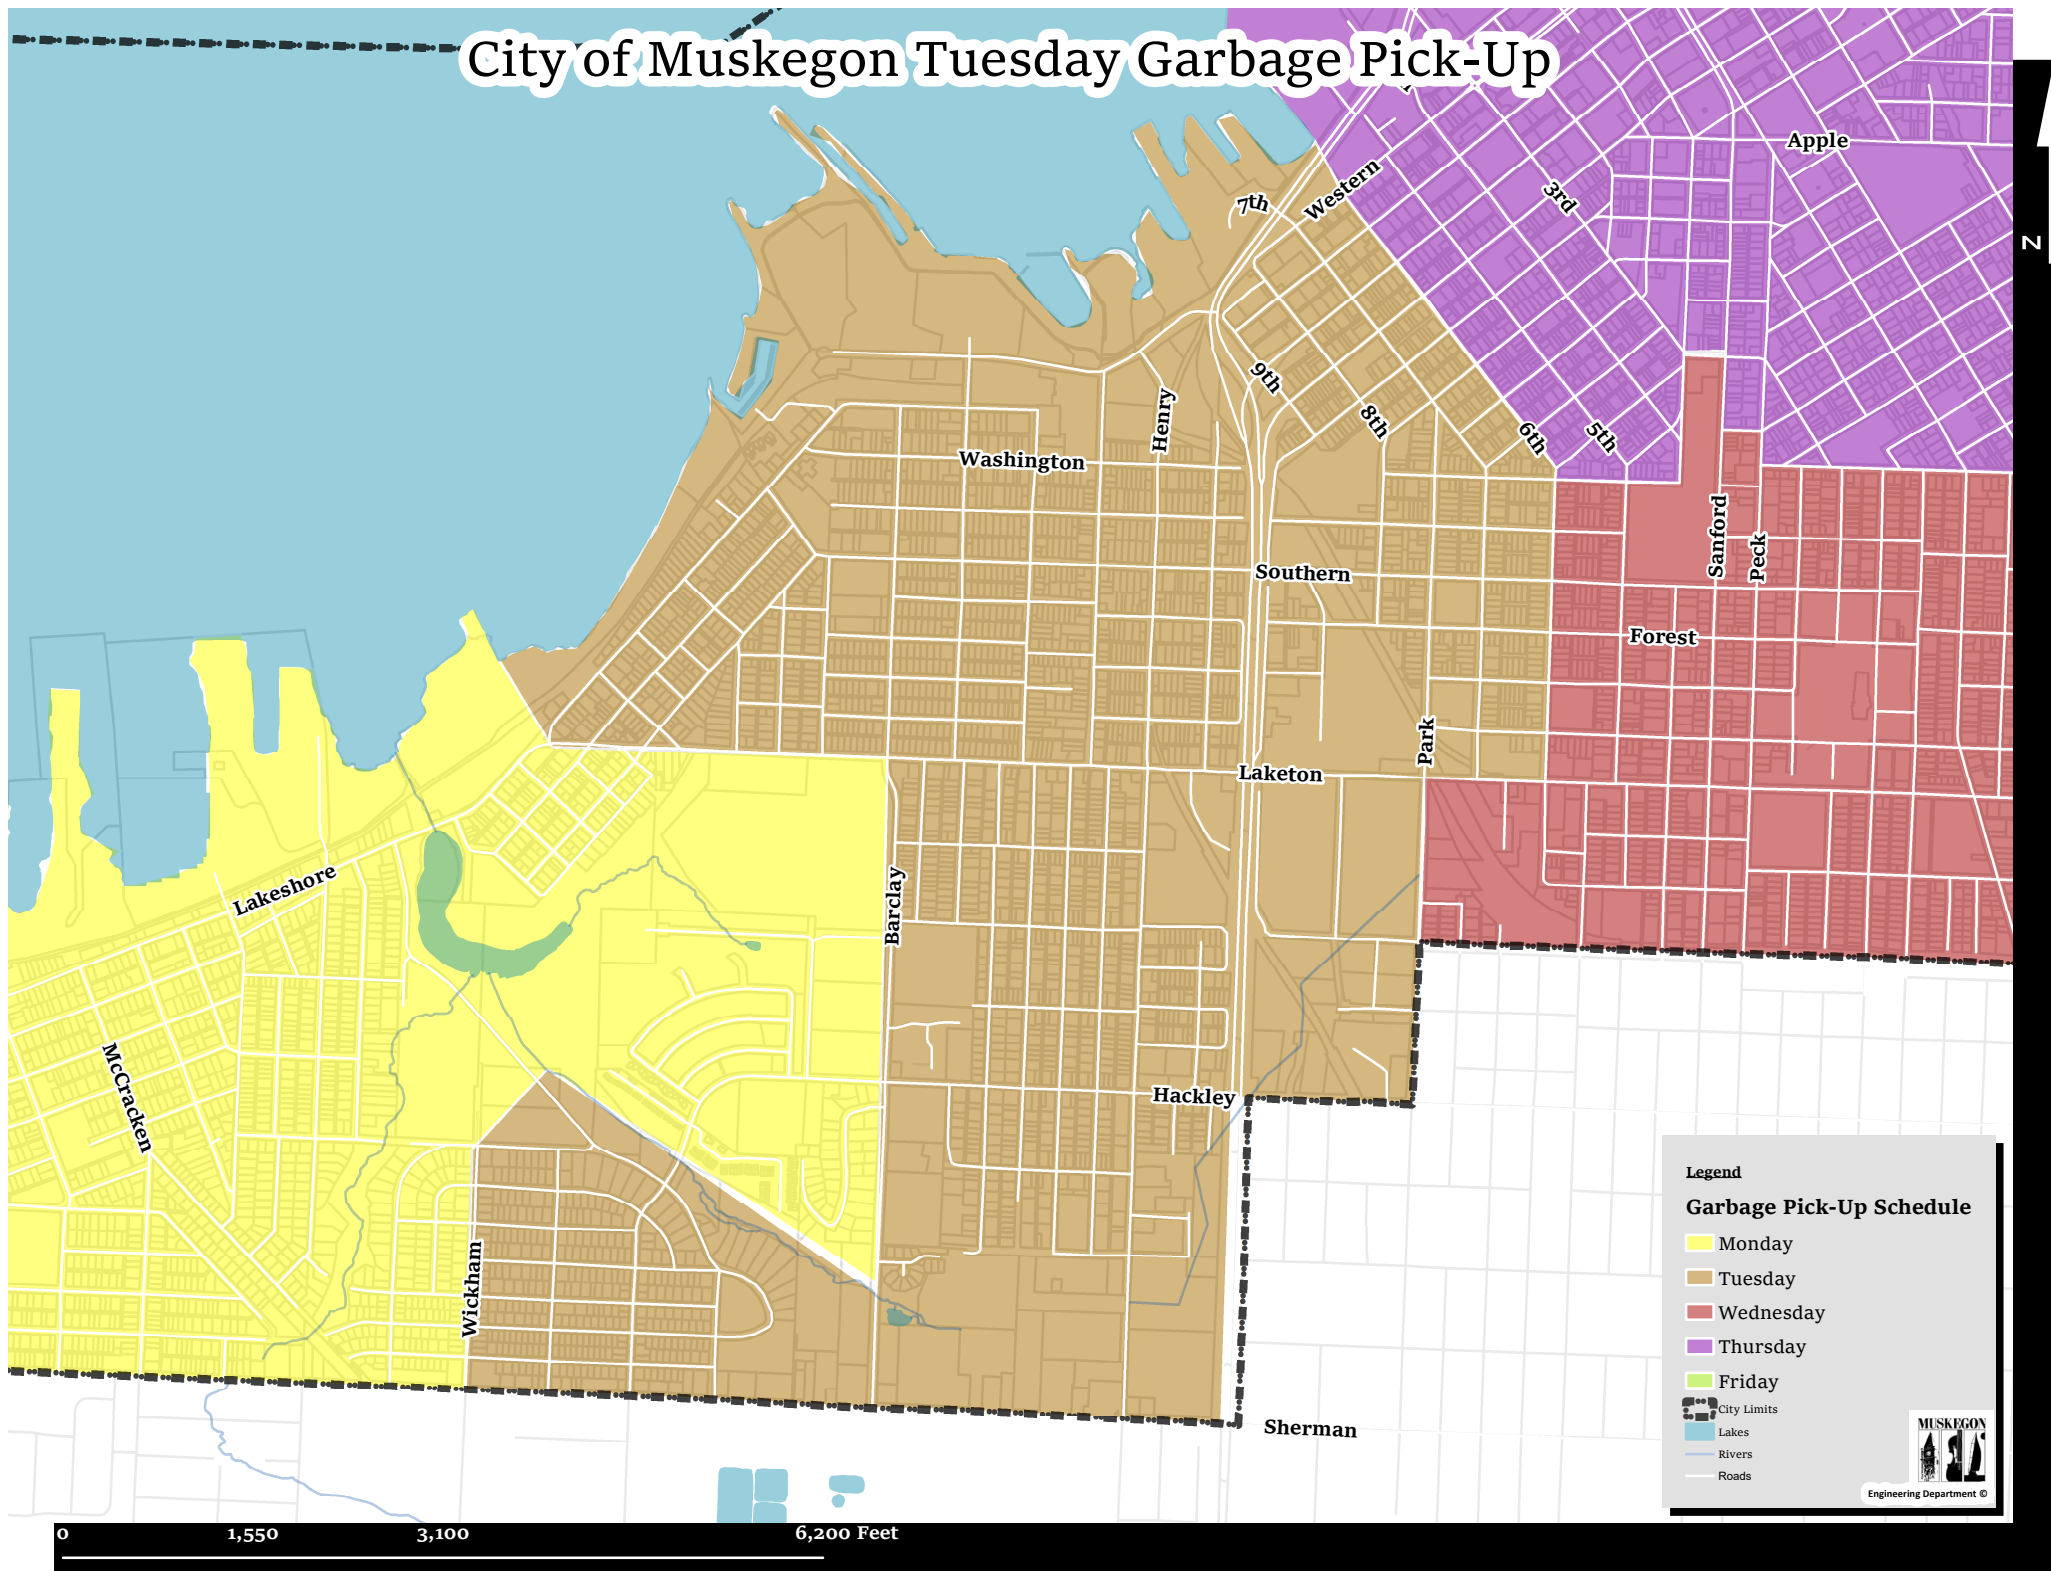

City of Muskegon Garbage Pick-Up Schedule

Legend

Garbage Pick-Up Schedule

- Monday
- Tuesday
- Wednesday
- Thursday
- Friday

City Limits
Lakes
Rivers
Roads

Engineering Department ©

0 5,000 10,000 20,000 Feet

City of Muskegon Monday Garbage Pick-Up

Legend

Garbage Pick-Up Schedule

- Monday
- Tuesday
- Wednesday
- Thursday
- Friday

City Limits
Lakes
Rivers
Roads

Engineering Department ©

0 2,000 4,000 8,000 Feet

City of Muskegon Tuesday Garbage Pick-Up

Legend

Garbage Pick-Up Schedule

- Monday
- Tuesday
- Wednesday
- Thursday
- Friday

City Limits
Lakes
Rivers
Roads

Engineering Department ©

0 1,550 3,100 6,200 Feet

City of Muskegon Wednesday Garbage Pick-Up

Legend

Garbage Pick-Up Schedule

- Monday
- Tuesday
- Wednesday
- Thursday
- Friday

City Limits
Lakes
Rivers
Roads

Engineering Department ©

0 1,500 3,000 6,000 Feet